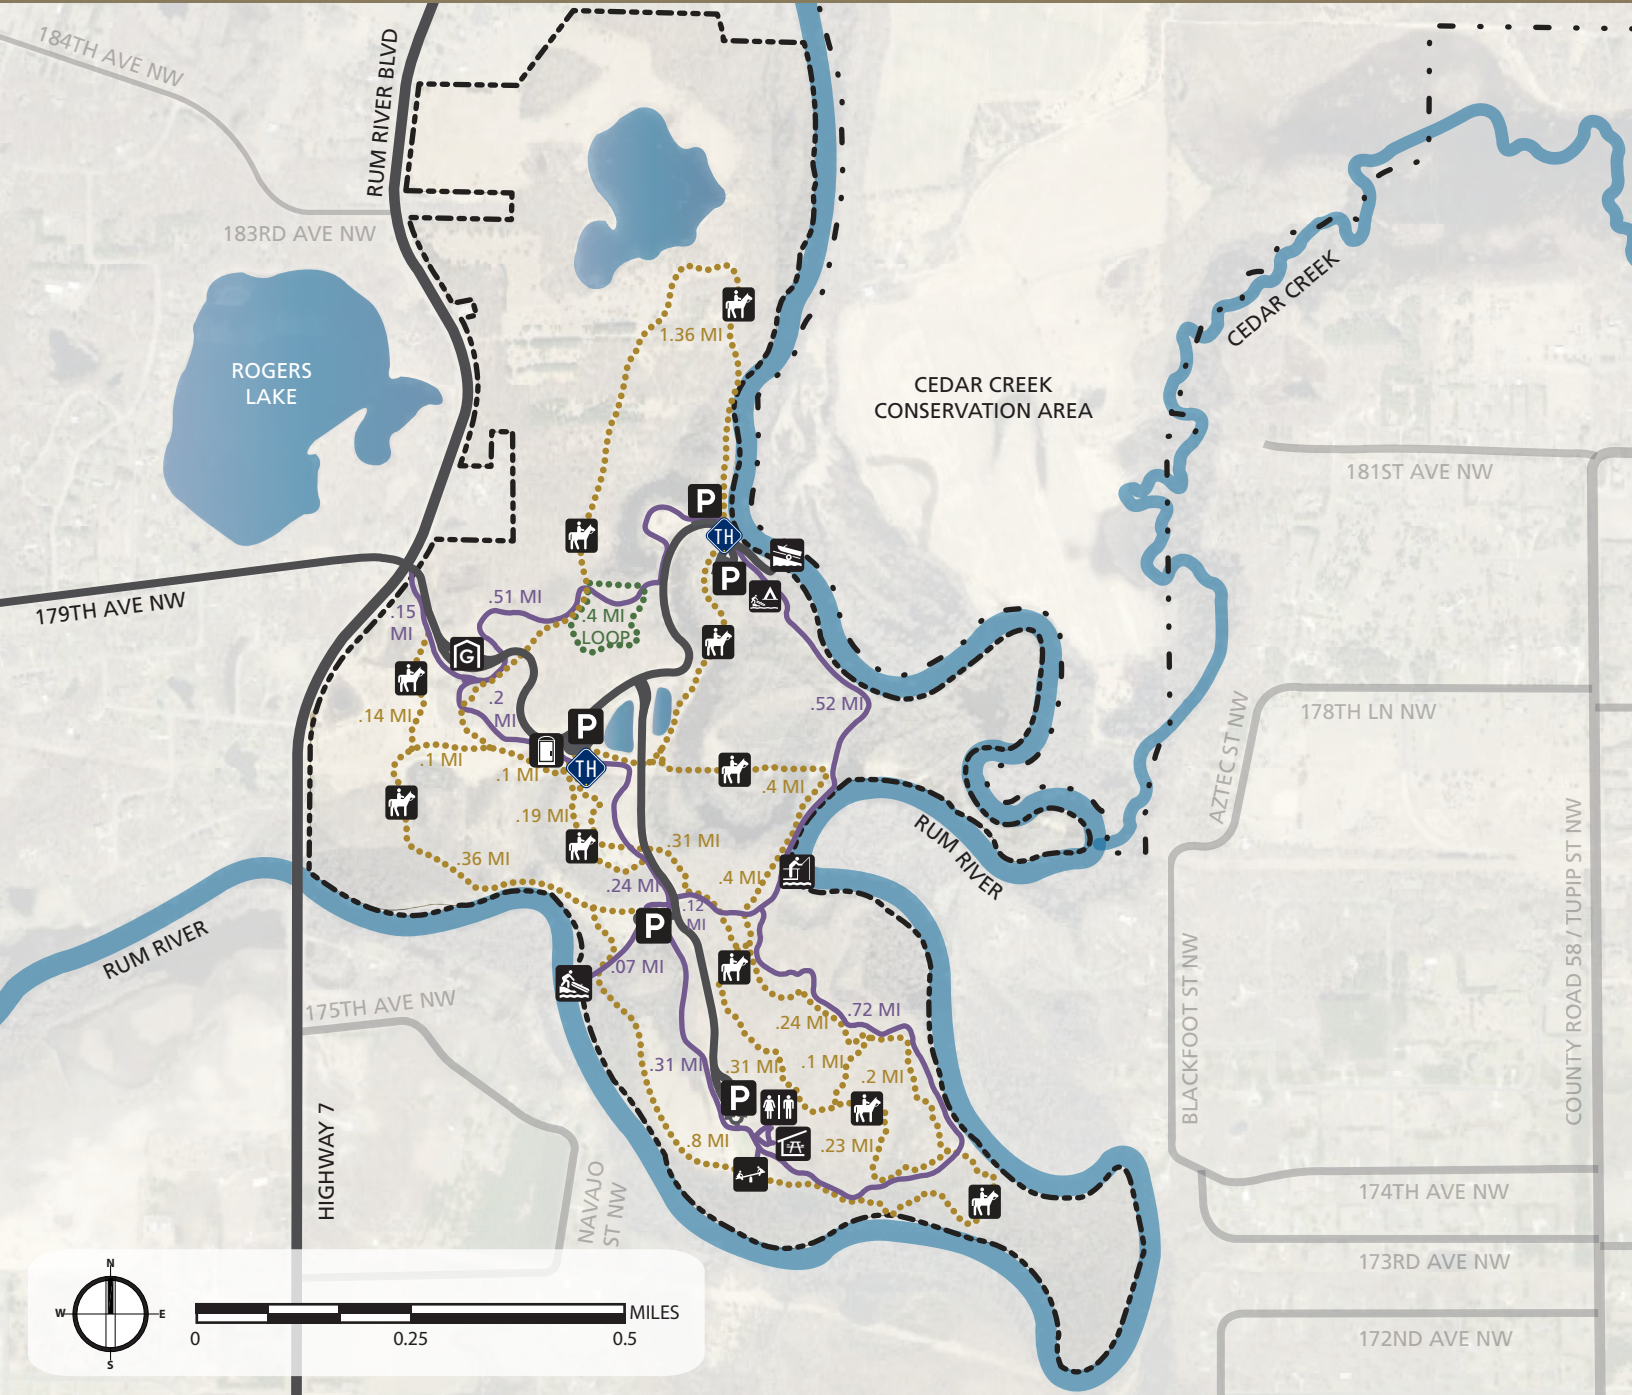

# RUM RIVER CENTRAL REGIONAL PARK

--- PARK BOUNDARY

- . - . CEDAR CREEK CONSERVATION AREA BOUNDARY

— PAVED ROADS

— PAVED TRAILS

..... UN-PAVED TRAILS

--- HORSE TRAILS

TH TRAILHEAD

P PARKING LOT

PICNIC PAVILION

RESTROOMS

PORTABLE TOILETS

G GATE HOUSE / INFORMATION

PLAYGROUND

BOAT LAUNCH

CANOE LAUNCH

CANOE CAMPING

FISHING PIER

\*NOTE: TRAIL DISTANCES ARE SHOWN FOR SEGMENTS WITHIN THE PARK AND BETWEEN TRAIL INTERSECTIONS OF THE SAME TRAIL SURFACE TYPE.