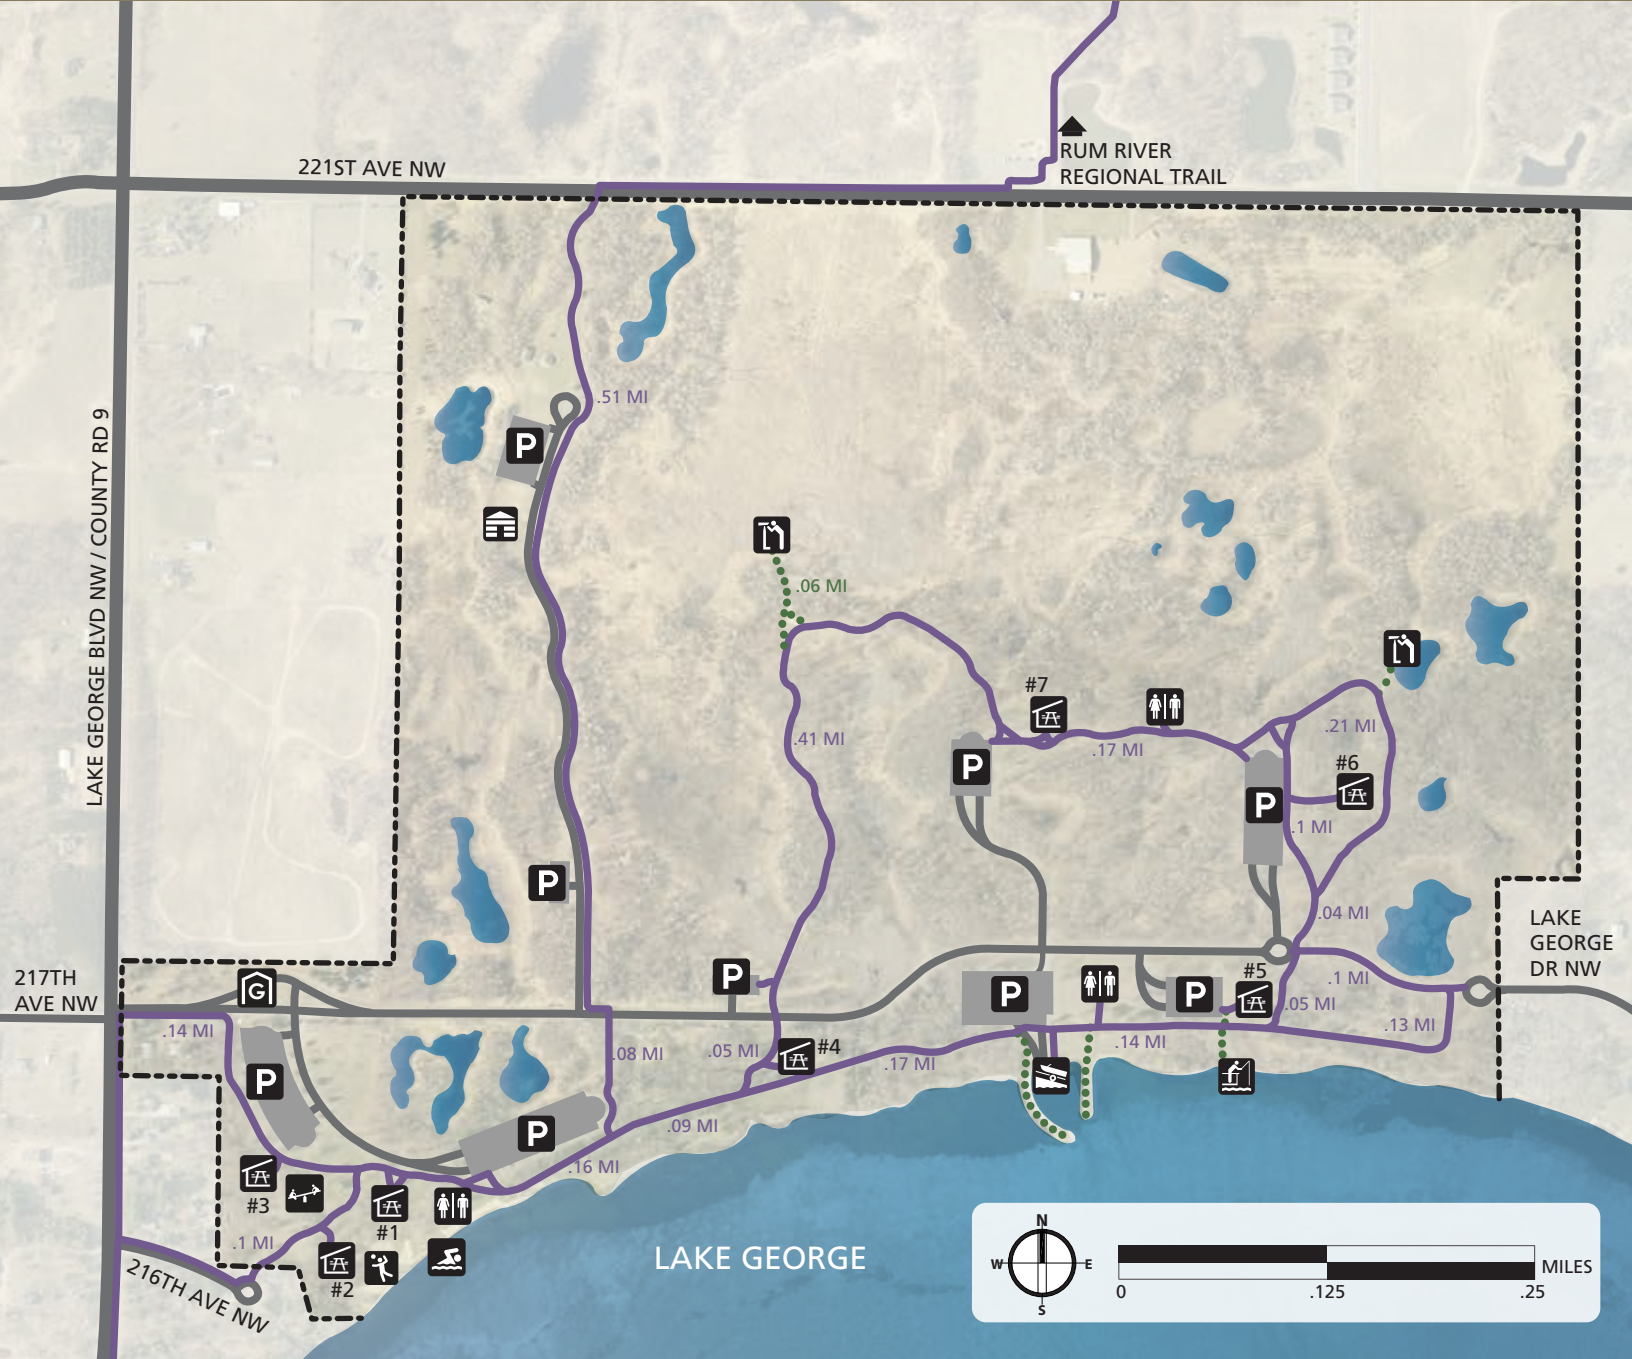

LAKE GEORGE REGIONAL PARK

- PARK BOUNDARY
- PAVED ROADS
- PAVED TRAILS / REGIONAL TRAILS
- NATURAL SURFACE TRAILS
- GATE HOUSE / INFO
- PARKING LOT
- PLAYGROUND
- PICNIC PAVILION
- RESTROOMS
- BOAT LAUNCH
- VIEWING AREA
- FISHING PIER / OBSERVATION DECK
- BEACH
- SAND VOLLEYBALL COURT
- CAMP ROBINSON -
YMCA DAY CAMP

*NOTE: TRAIL DISTANCES ARE SHOWN FOR SEGMENTS WITHIN THE PARK AND BETWEEN TRAIL INTERSECTIONS OF THE SAME TRAIL SURFACE TYPE.