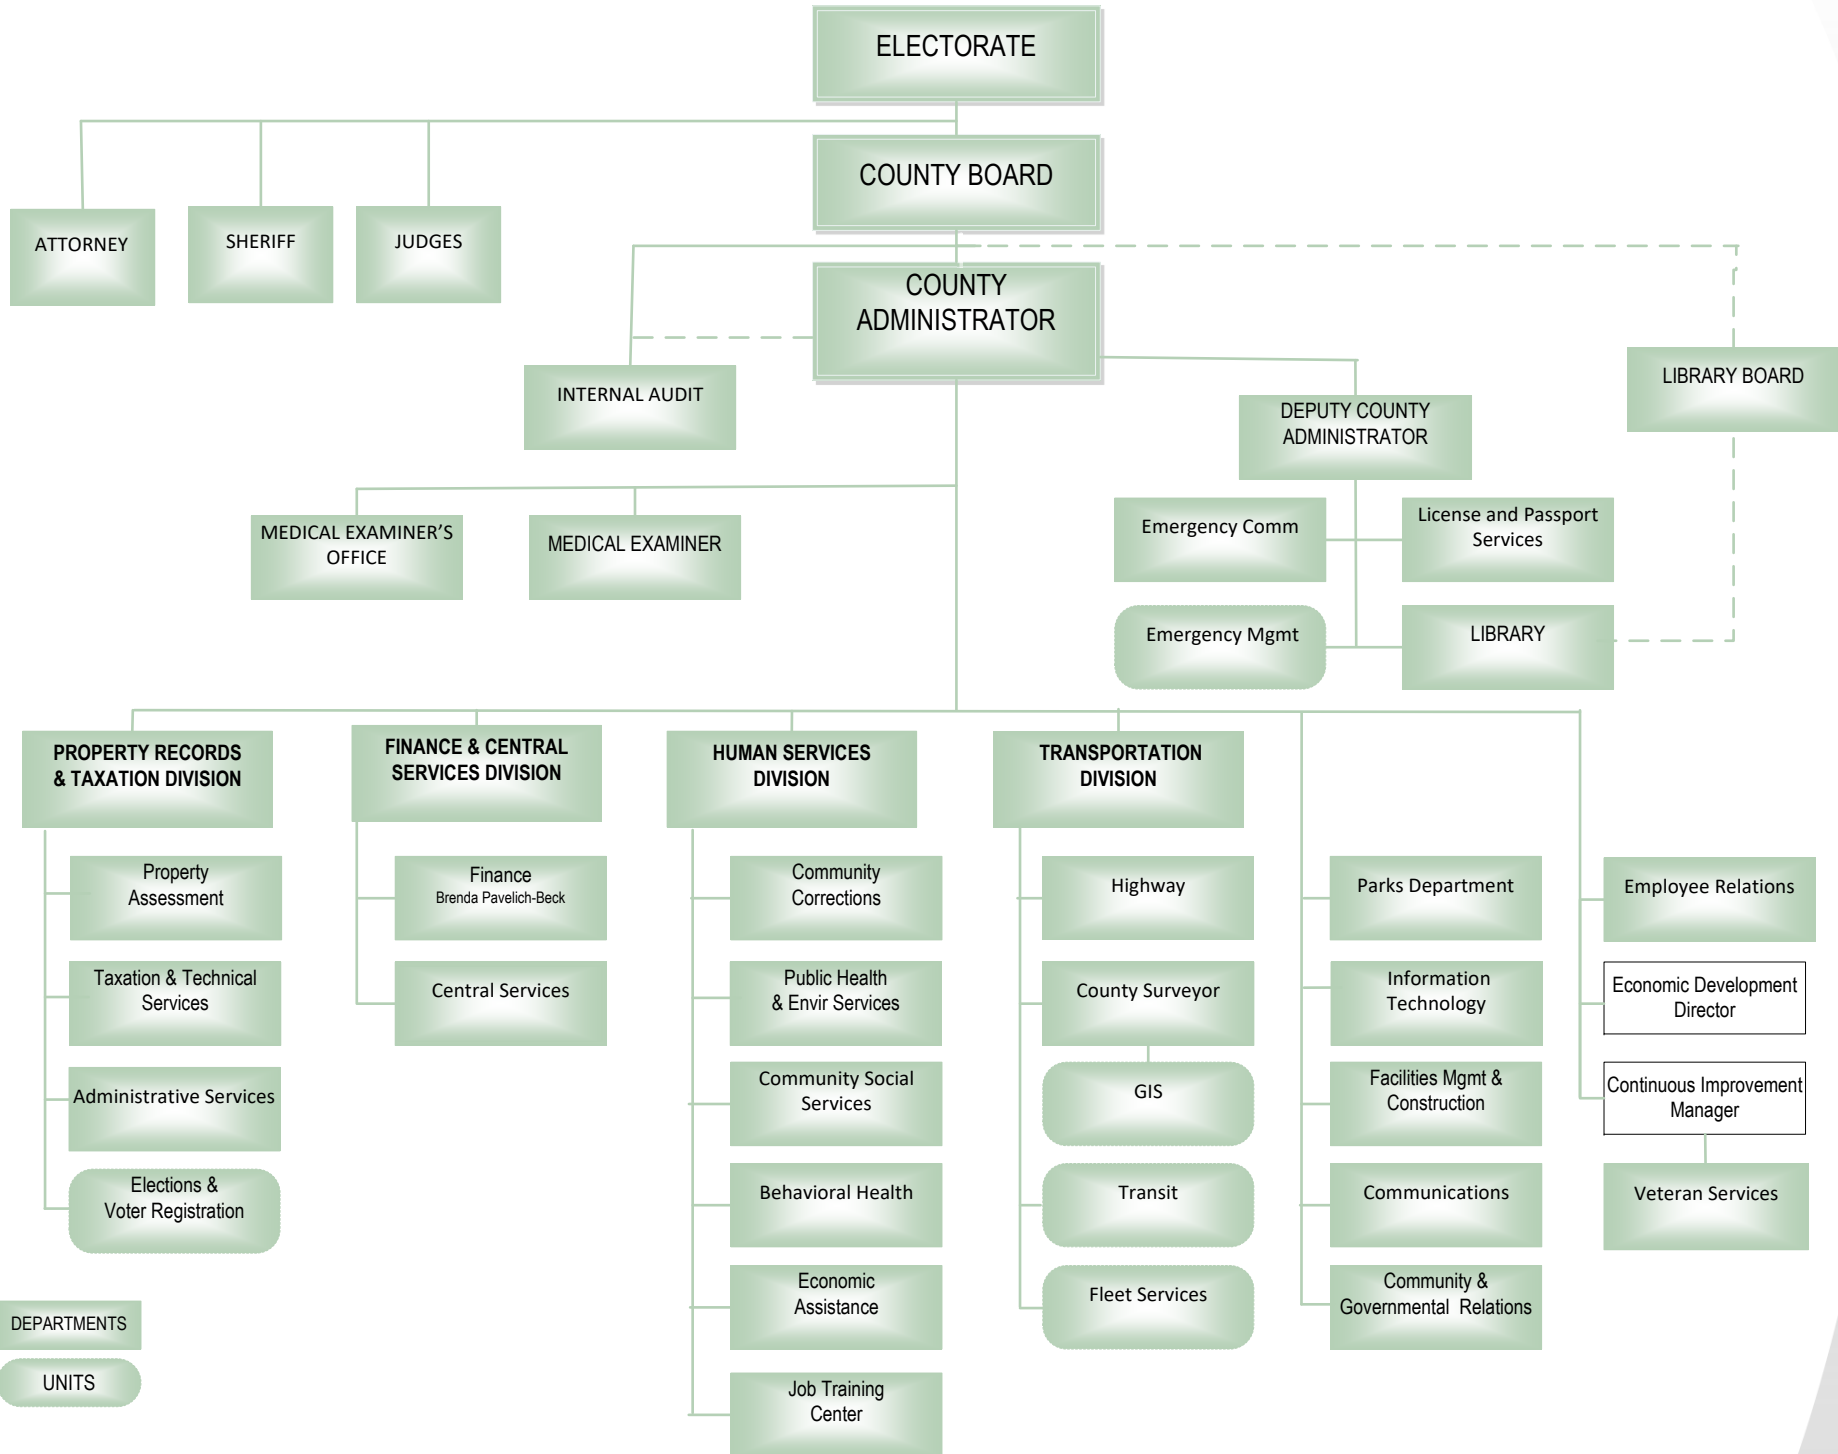

# ANOKA COUNTY GOVERNMENT ORGANIZATIONAL CHART

DEPARTMENTS

UNITS