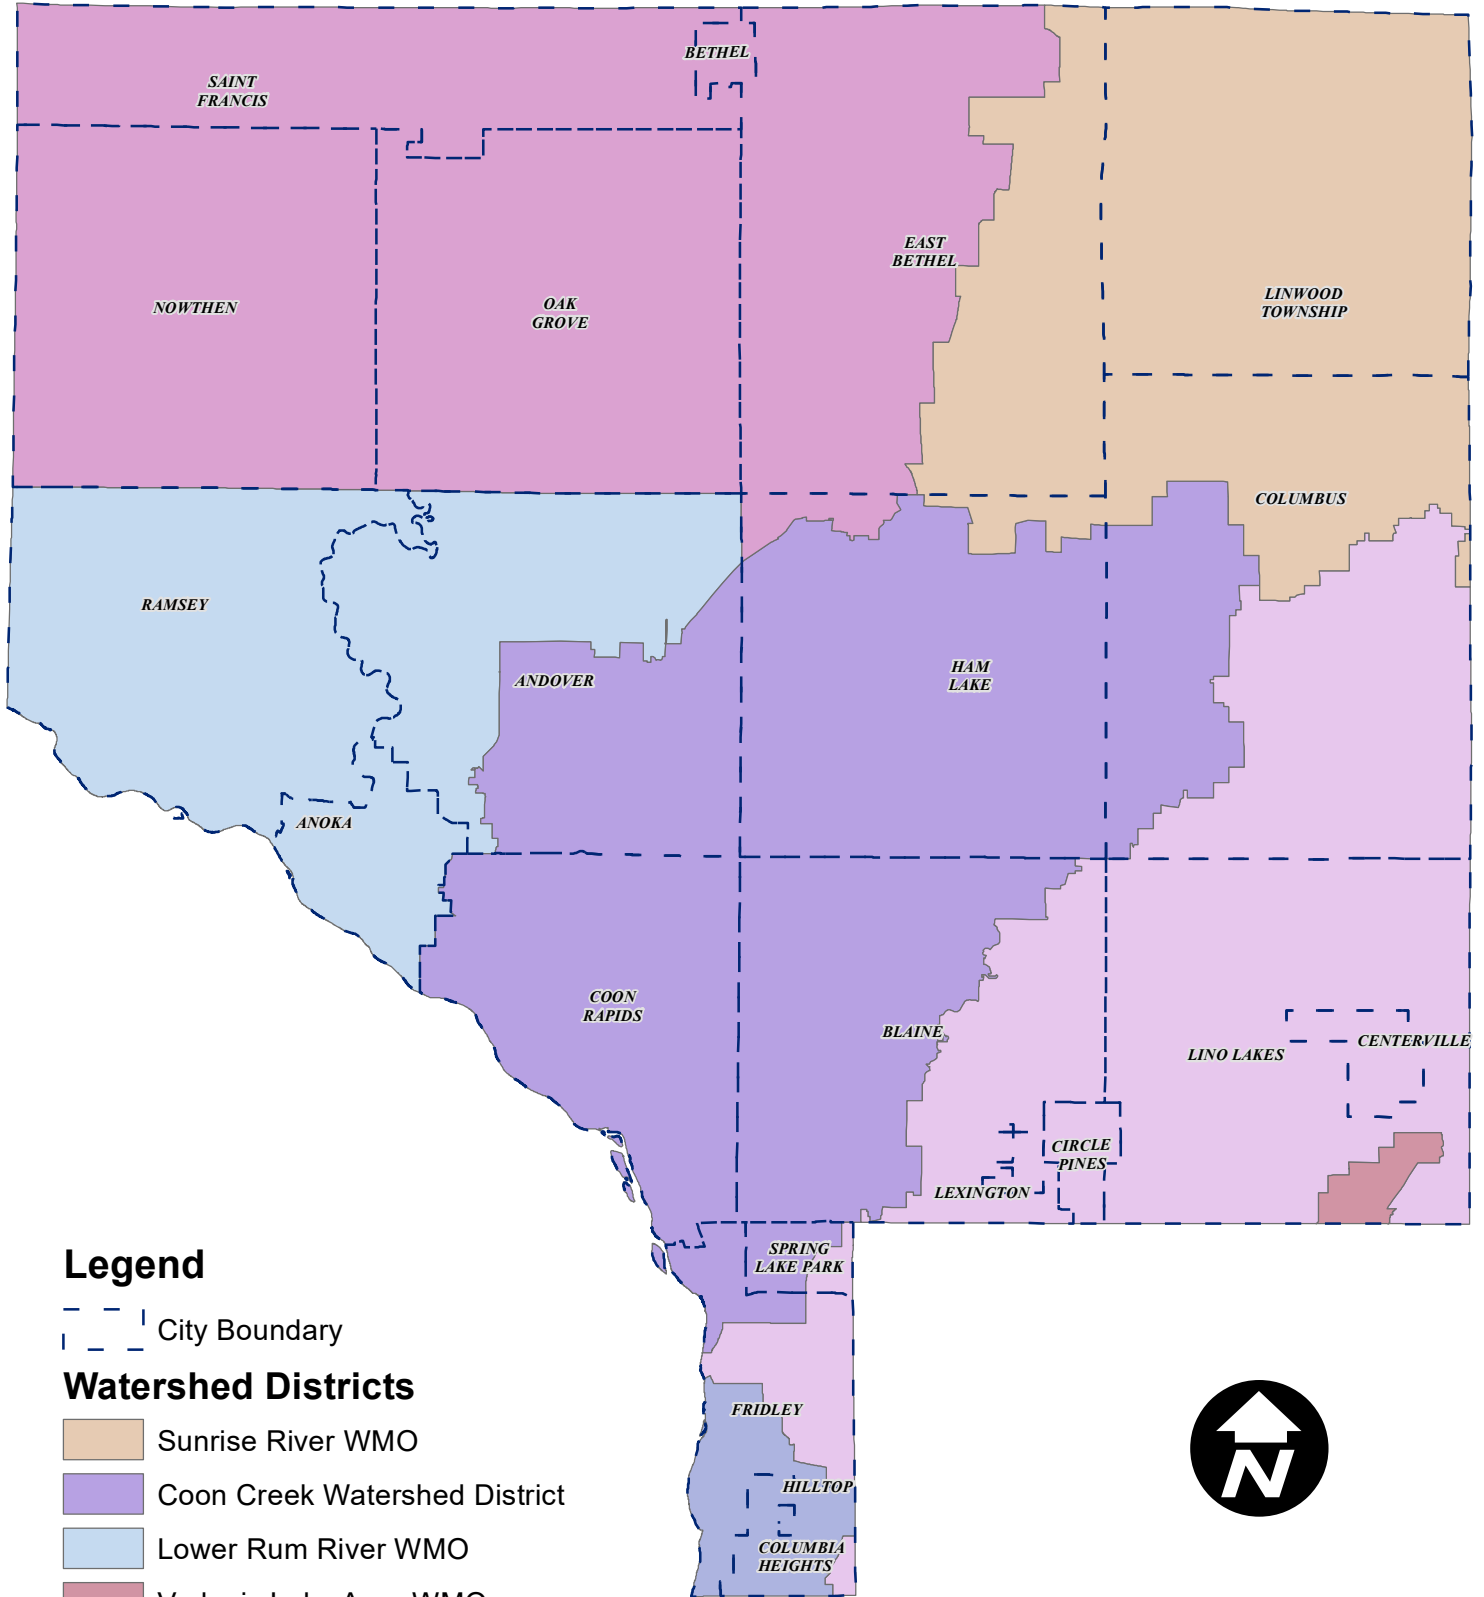

Watershed Districts

Legend

 City Boundary

Watershed Districts

-  Sunrise River WMO
-  Coon Creek Watershed District
-  Lower Rum River WMO
-  Vadnais Lake Area WMO
-  Rice Creek Watershed District
Phone: 763-367-7840
-  Mississippi WMO
Phone: 763-755-0975
-  Upper Rum River WMO
Phone: 763-767-5131

Anoka County
MINNESOTA
Respectful. Innovative. Fiscally Responsible.

This is a compilation of records as they appear in the Geographic Information Systems affecting the area shown. This drawing is to be used only for reference and the County is not responsible for any inaccuracies contained herein.