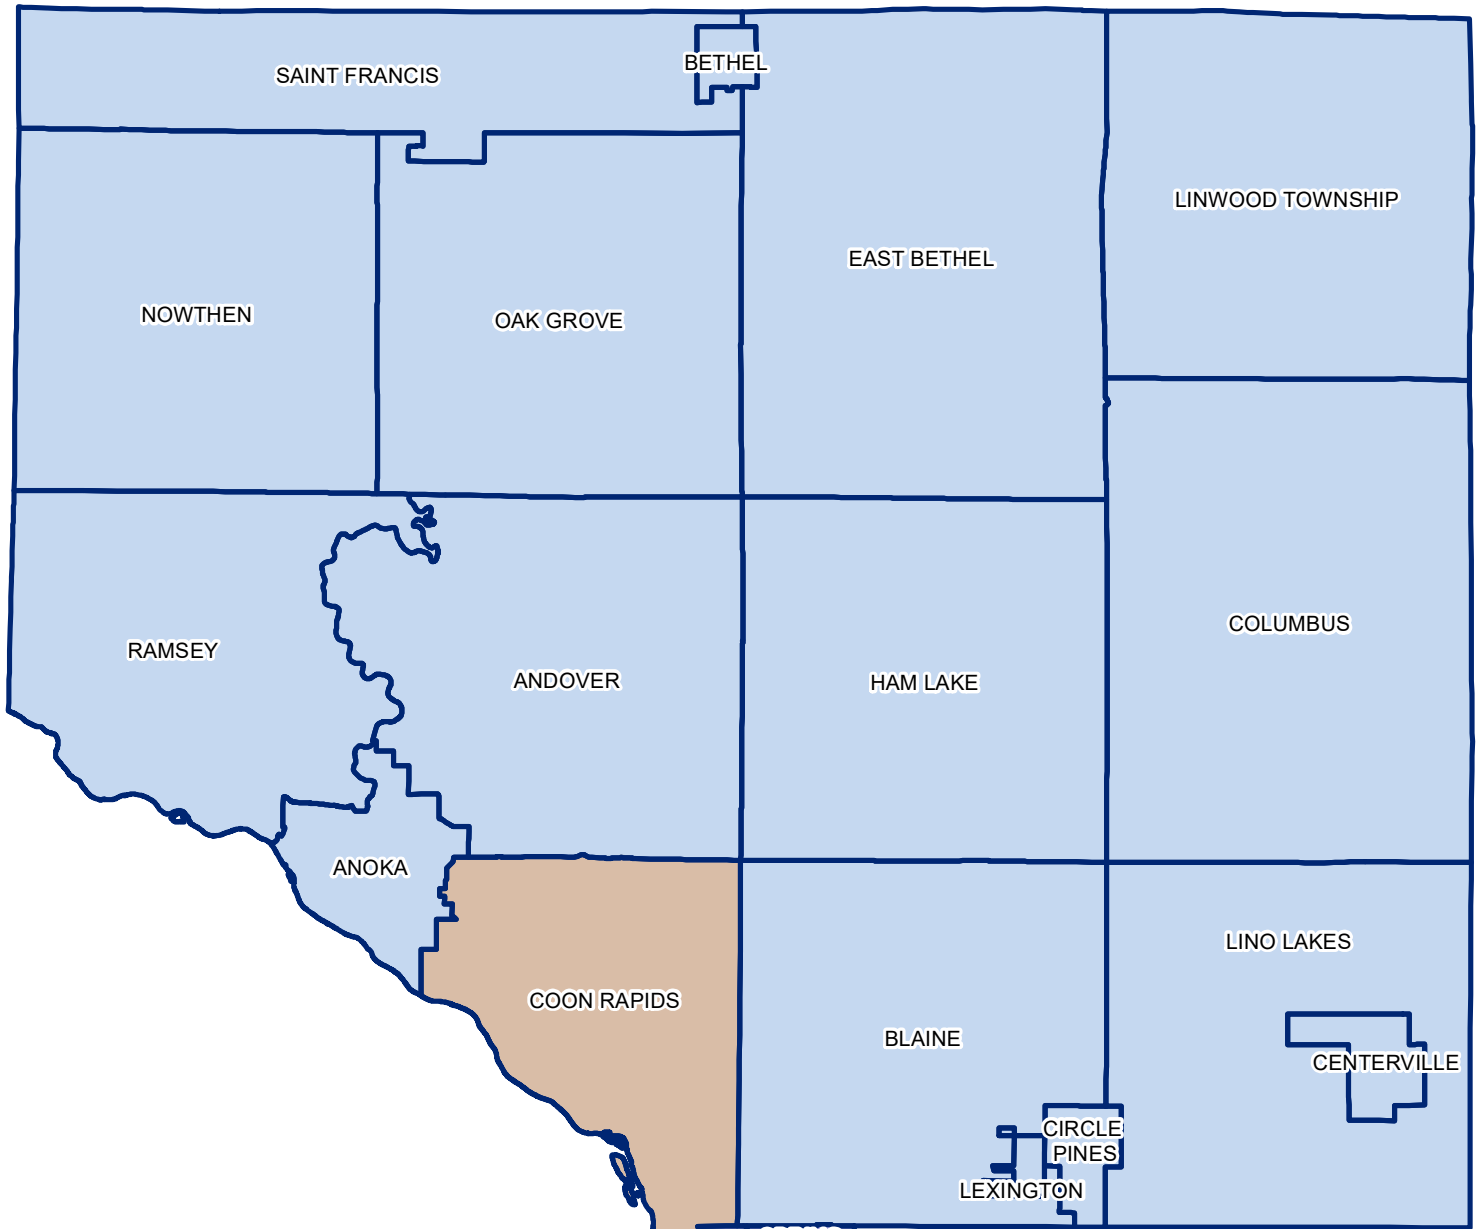

Congressional Districts

Legend

 Cities

Congressional District

 District 3 - Erik Paulsen

 District 5 - Keith Ellison

 District 6 - Tom Emmer