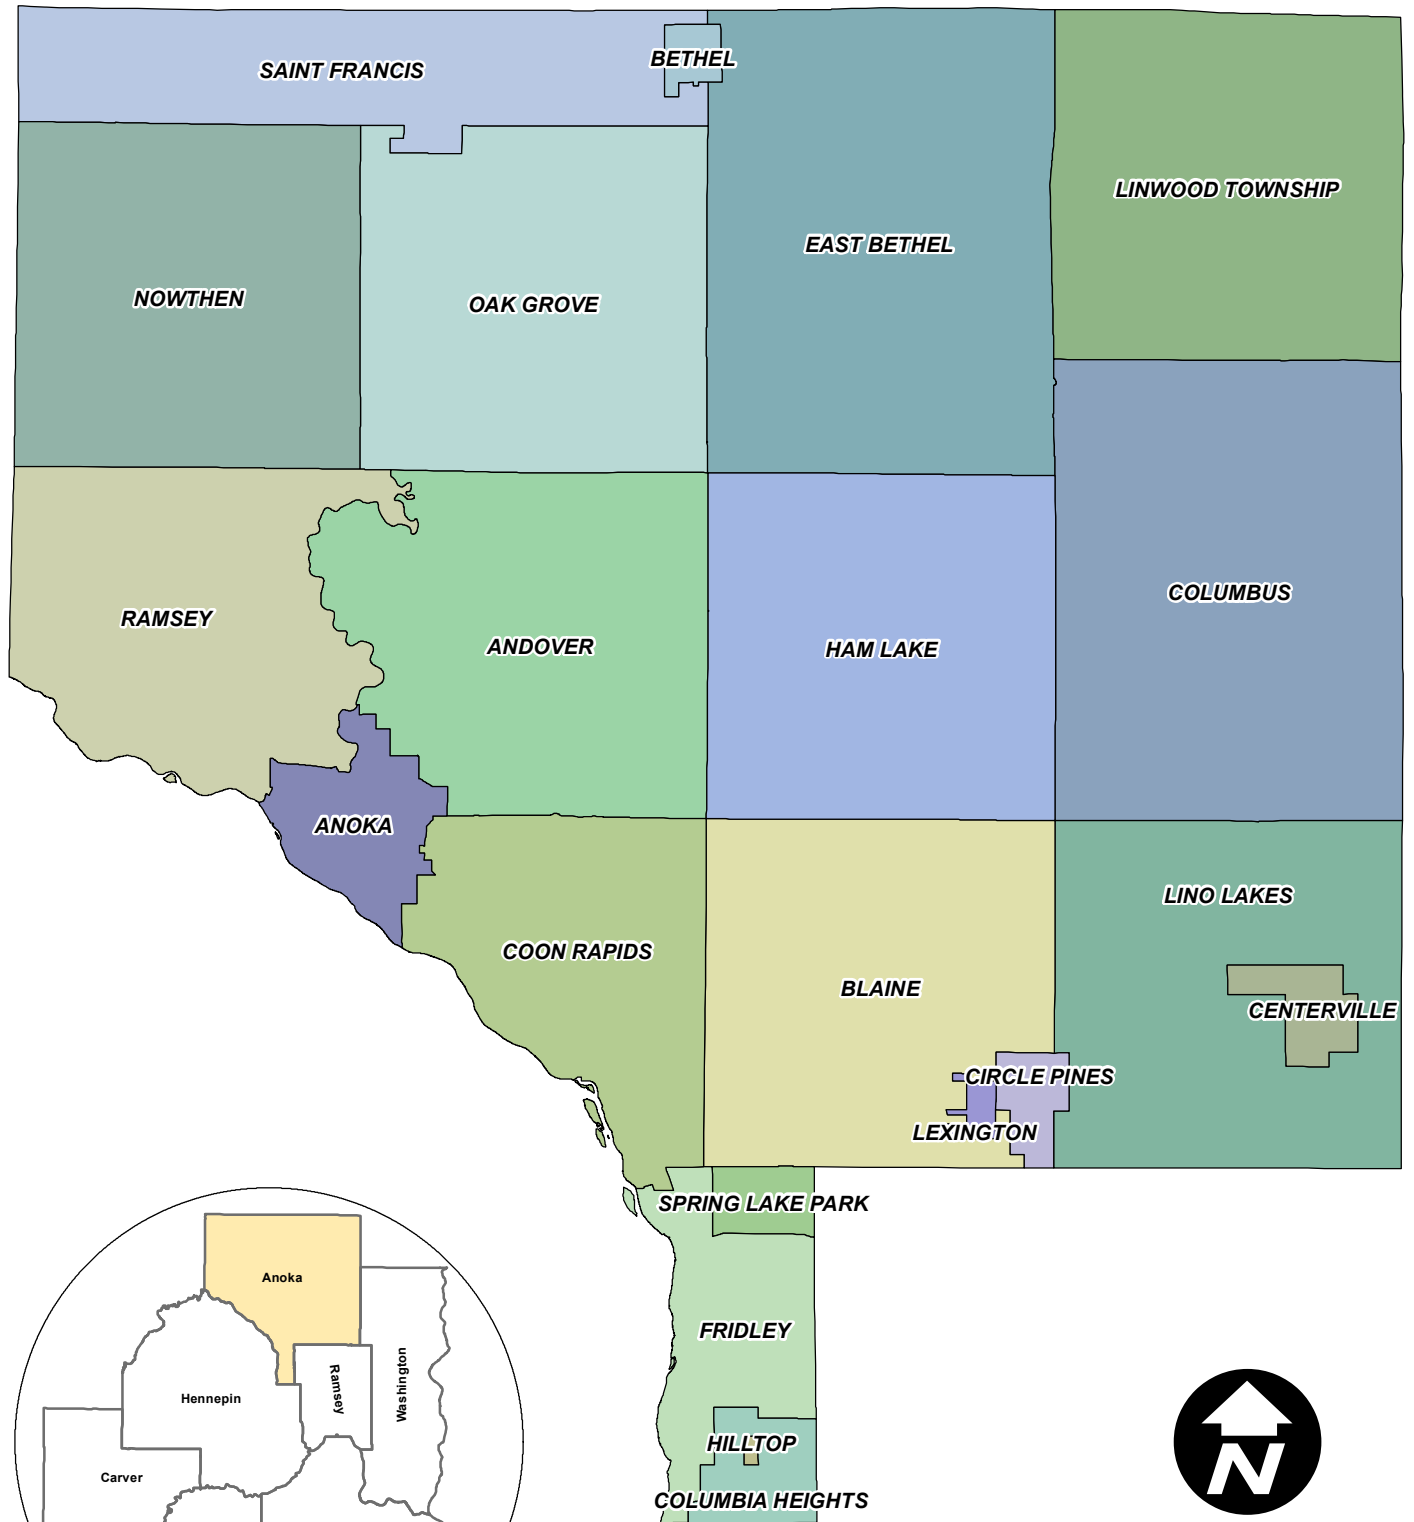

Anoka County Municipalities

7 County Metro Area

Anoka County
MINNESOTA

Respectful, Innovative, Fiscally Responsible