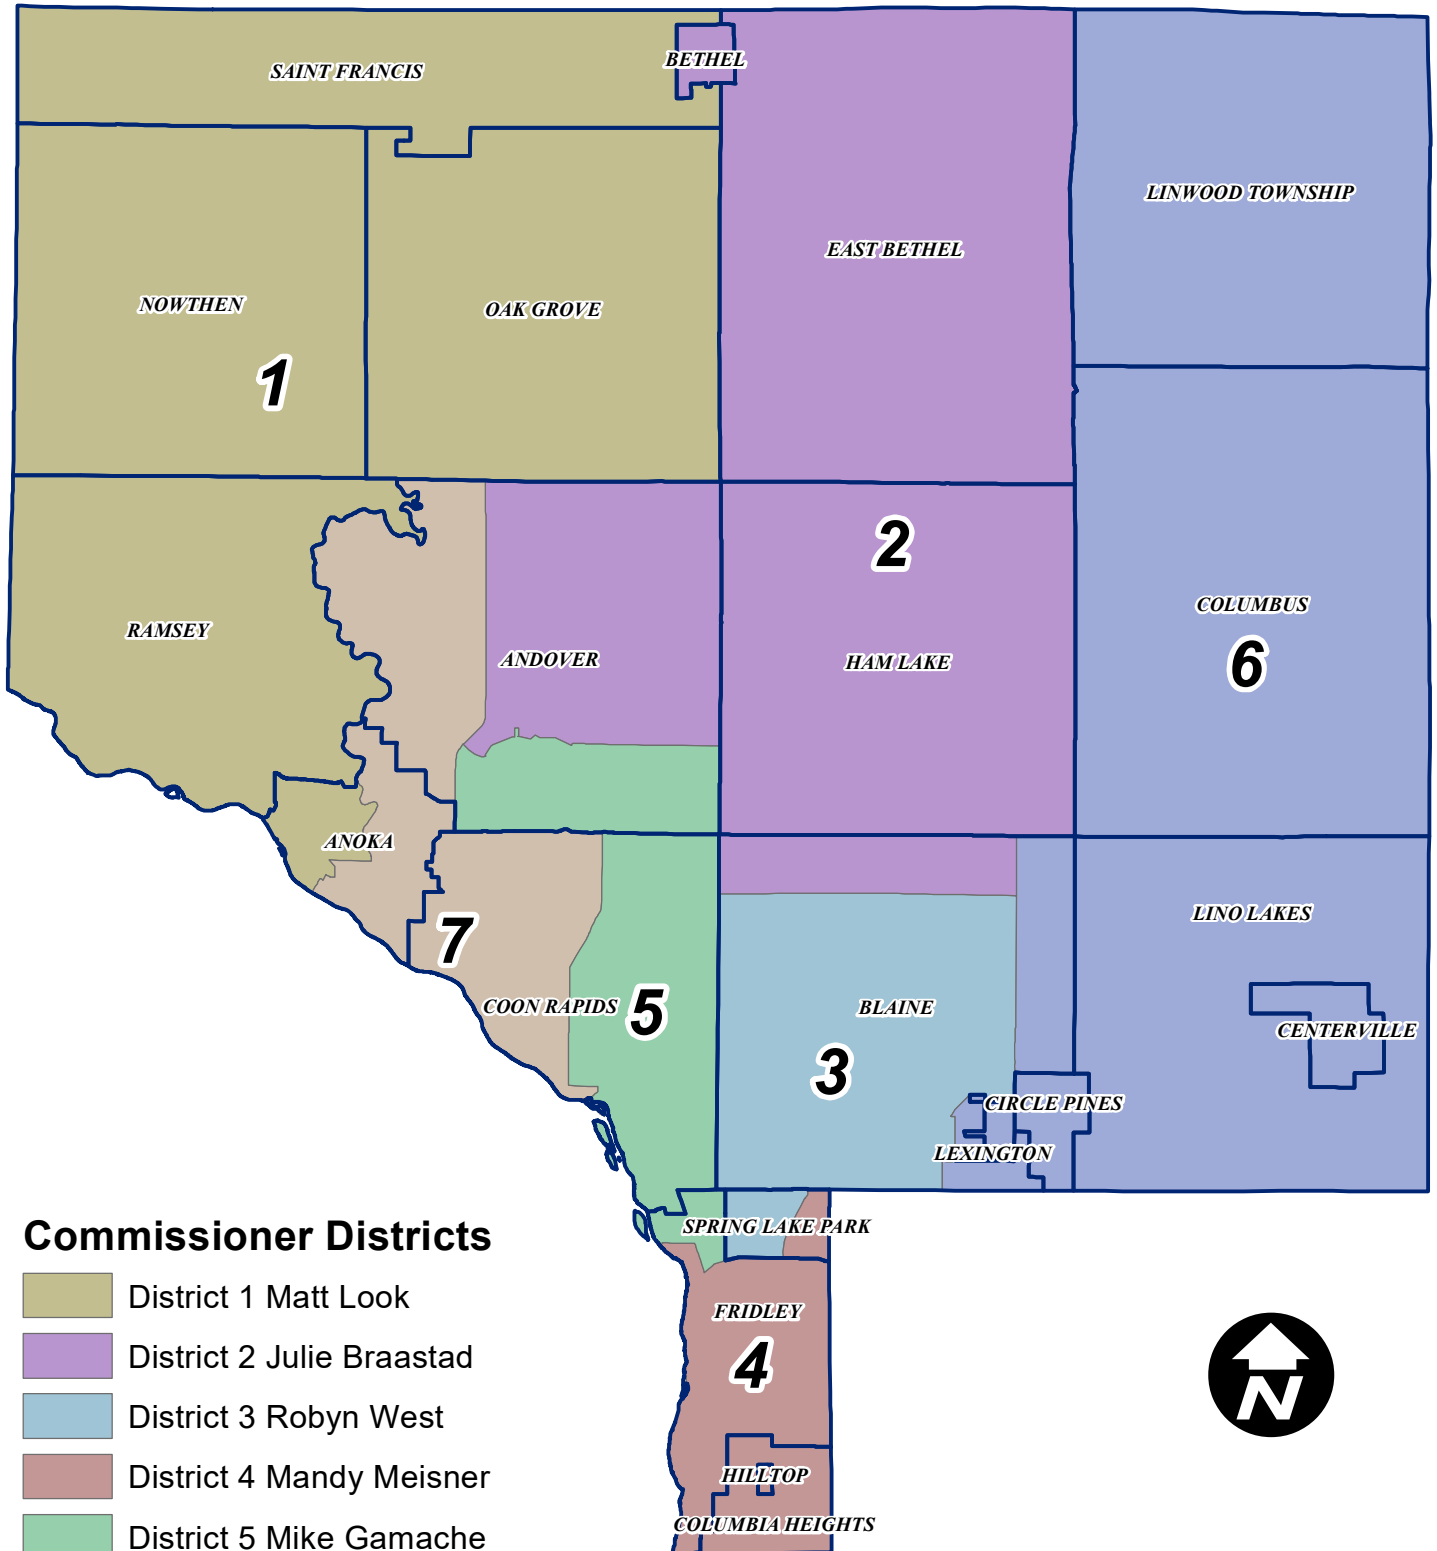

Commissioner Districts

Commissioner Districts

-  District 1 Matt Look
-  District 2 Julie Braastad
-  District 3 Robyn West
-  District 4 Mandy Meisner
-  District 5 Mike Gamache
-  District 6 Jeff Reinert
-  District 7 Scott Schulte
-  Municipalities

December 2020

 **Anoka County**
MINNESOTA
Respectful. Innovative. Fiscally Responsible

This is a compilation of records as they appear in the Geographic Information Systems affecting the area shown. This drawing is to be used only for reference and the County is not responsible for any inaccuracies contained herein.