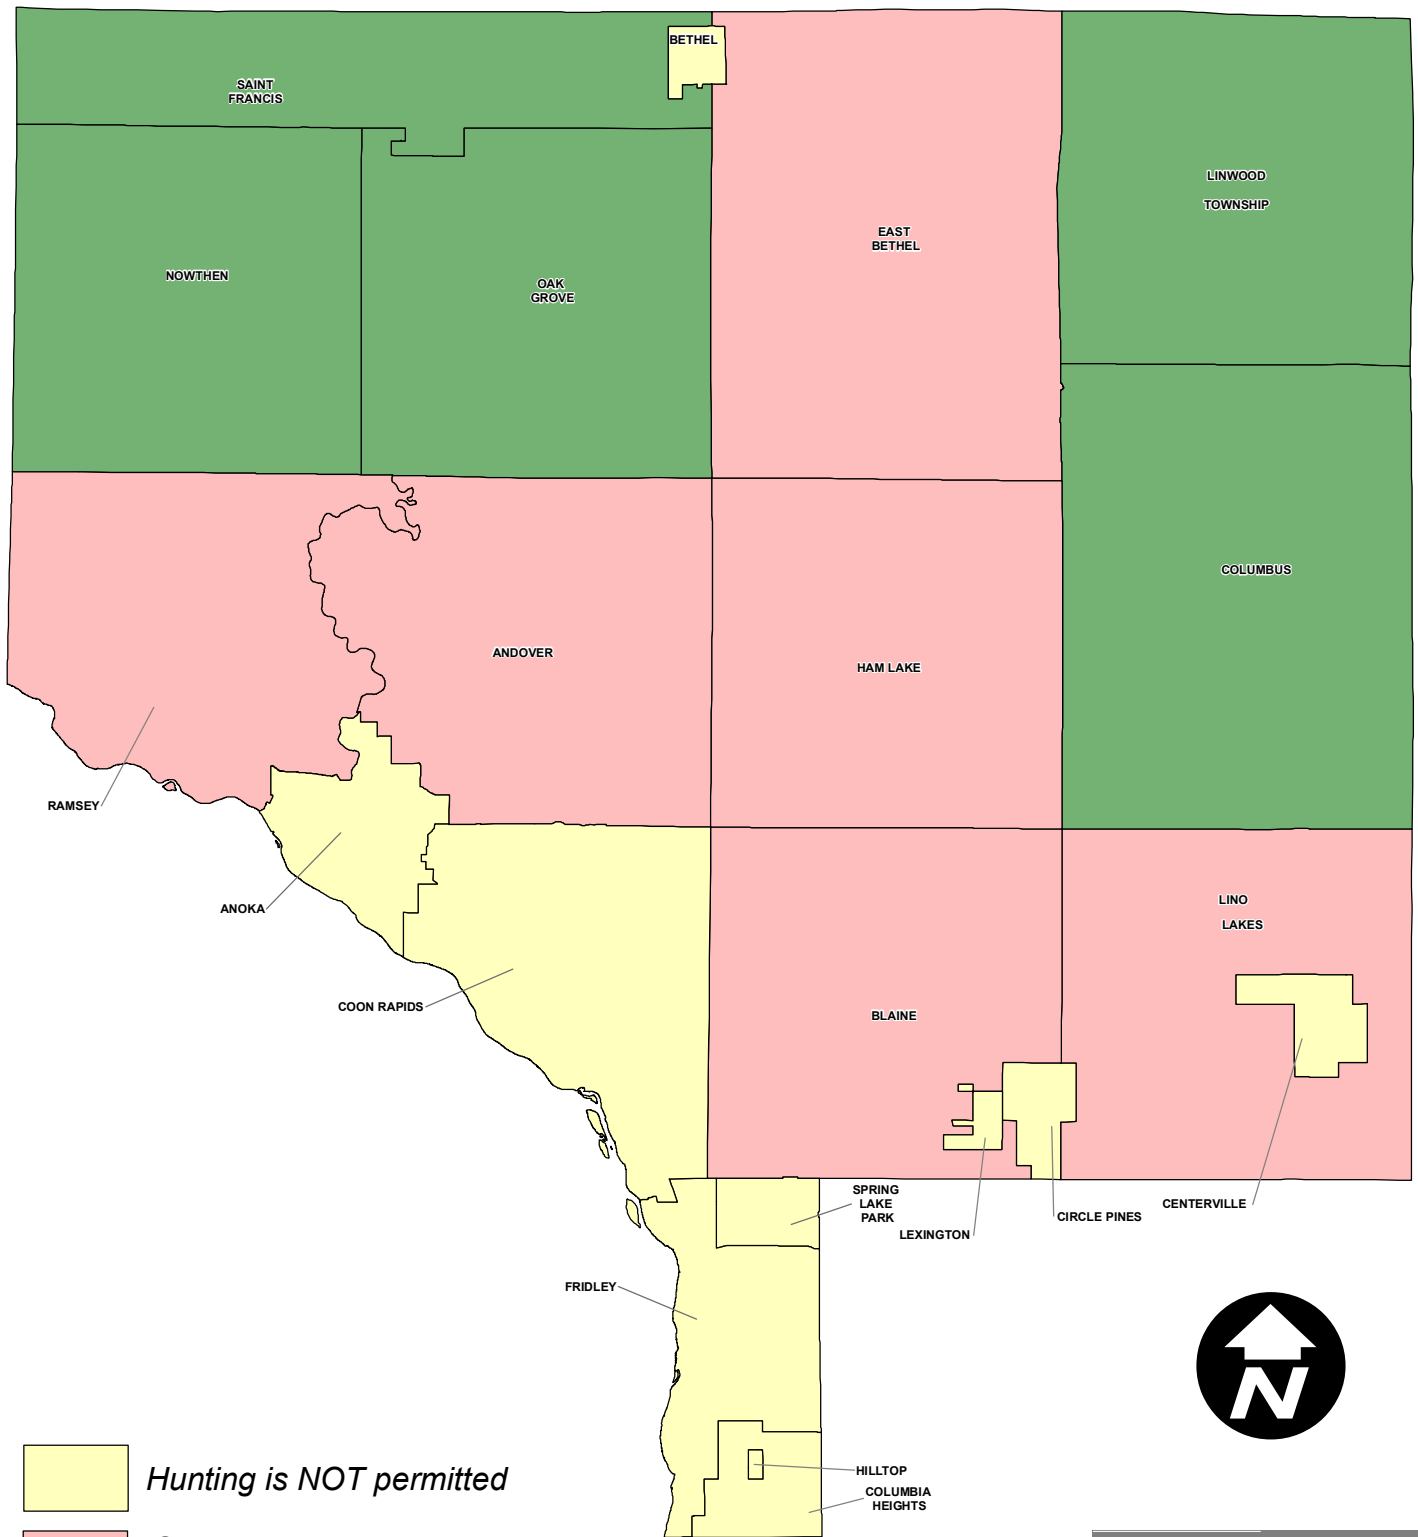

Anoka County Hunting Regulations

-  *Hunting is NOT permitted*
-  *Cities that apply their own Hunting Regulations*
-  *State Hunting Regulations apply*