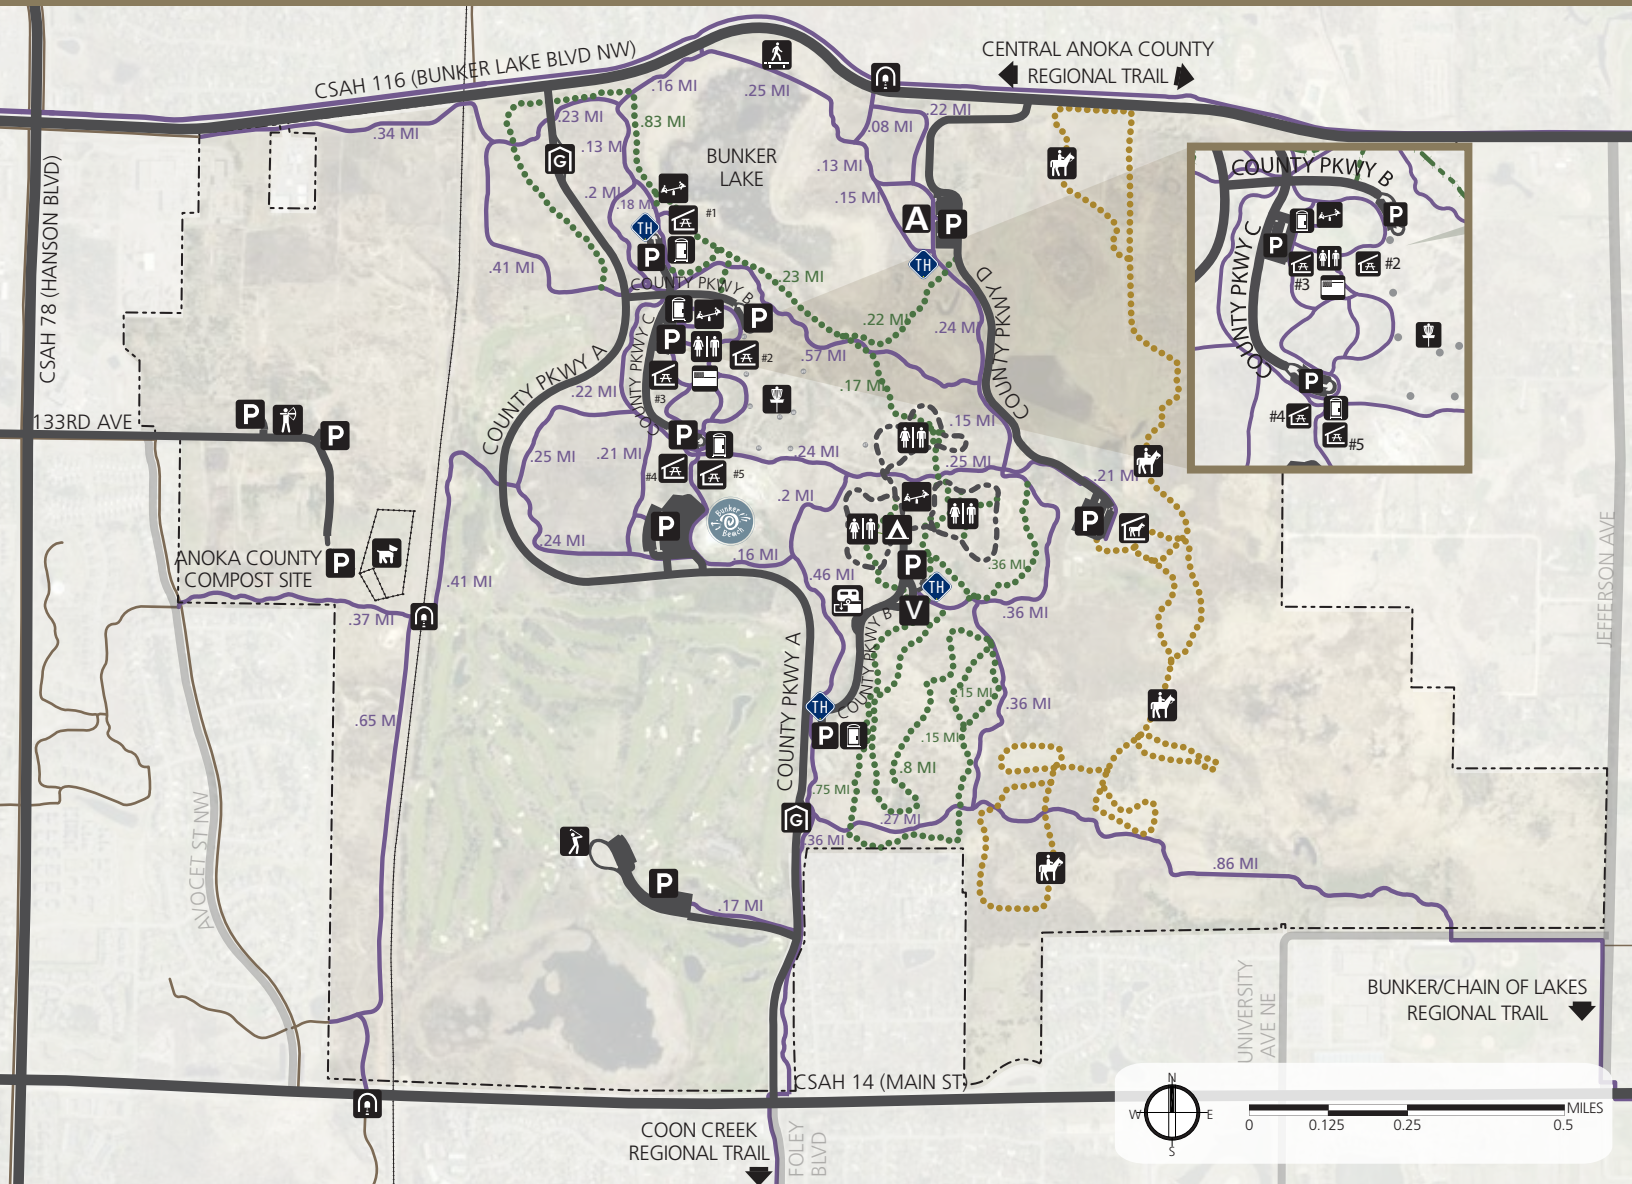

BUNKER HILLS REGIONAL PARK

- YOU ARE HERE
- PARK BOUNDARY
- PAVED ROADS
- AGGREGATE ROADS
- PAVED TRAILS / REGIONAL TRAILS
- UN-PAVED TRAILS
- HORSE TRAILS
- MUNICIPAL TRAILS
- TH TRAILHEAD
- VETERANS MEMORIAL
- BUNKER BEACH
- BOARDWALK
- P PARKING LOT
- PICNIC PAVILION
- RESTROOMS
- PORTABLE TOILETS
- TUNNEL
- BUNKER STABLES
- A BUNKER HILLS ACTIVITY CENTER
- PLAYGROUND
- V CAMPGROUND VISITORS CENTER
- △ CAMPGROUND
- DUMP STATION
- BUNKER HILLS GOLF COURSE
- DISC GOLF COURSE
- ARCHERY CENTER
- G GATE HOUSE / INFORMATION
- OFF LEASH DOG PARK

*NOTE: TRAIL DISTANCES ARE SHOWN FOR SEGMENTS WITHIN THE PARK AND BETWEEN TRAIL INTERSECTIONS OF THE SAME TRAIL SURFACE TYPE.