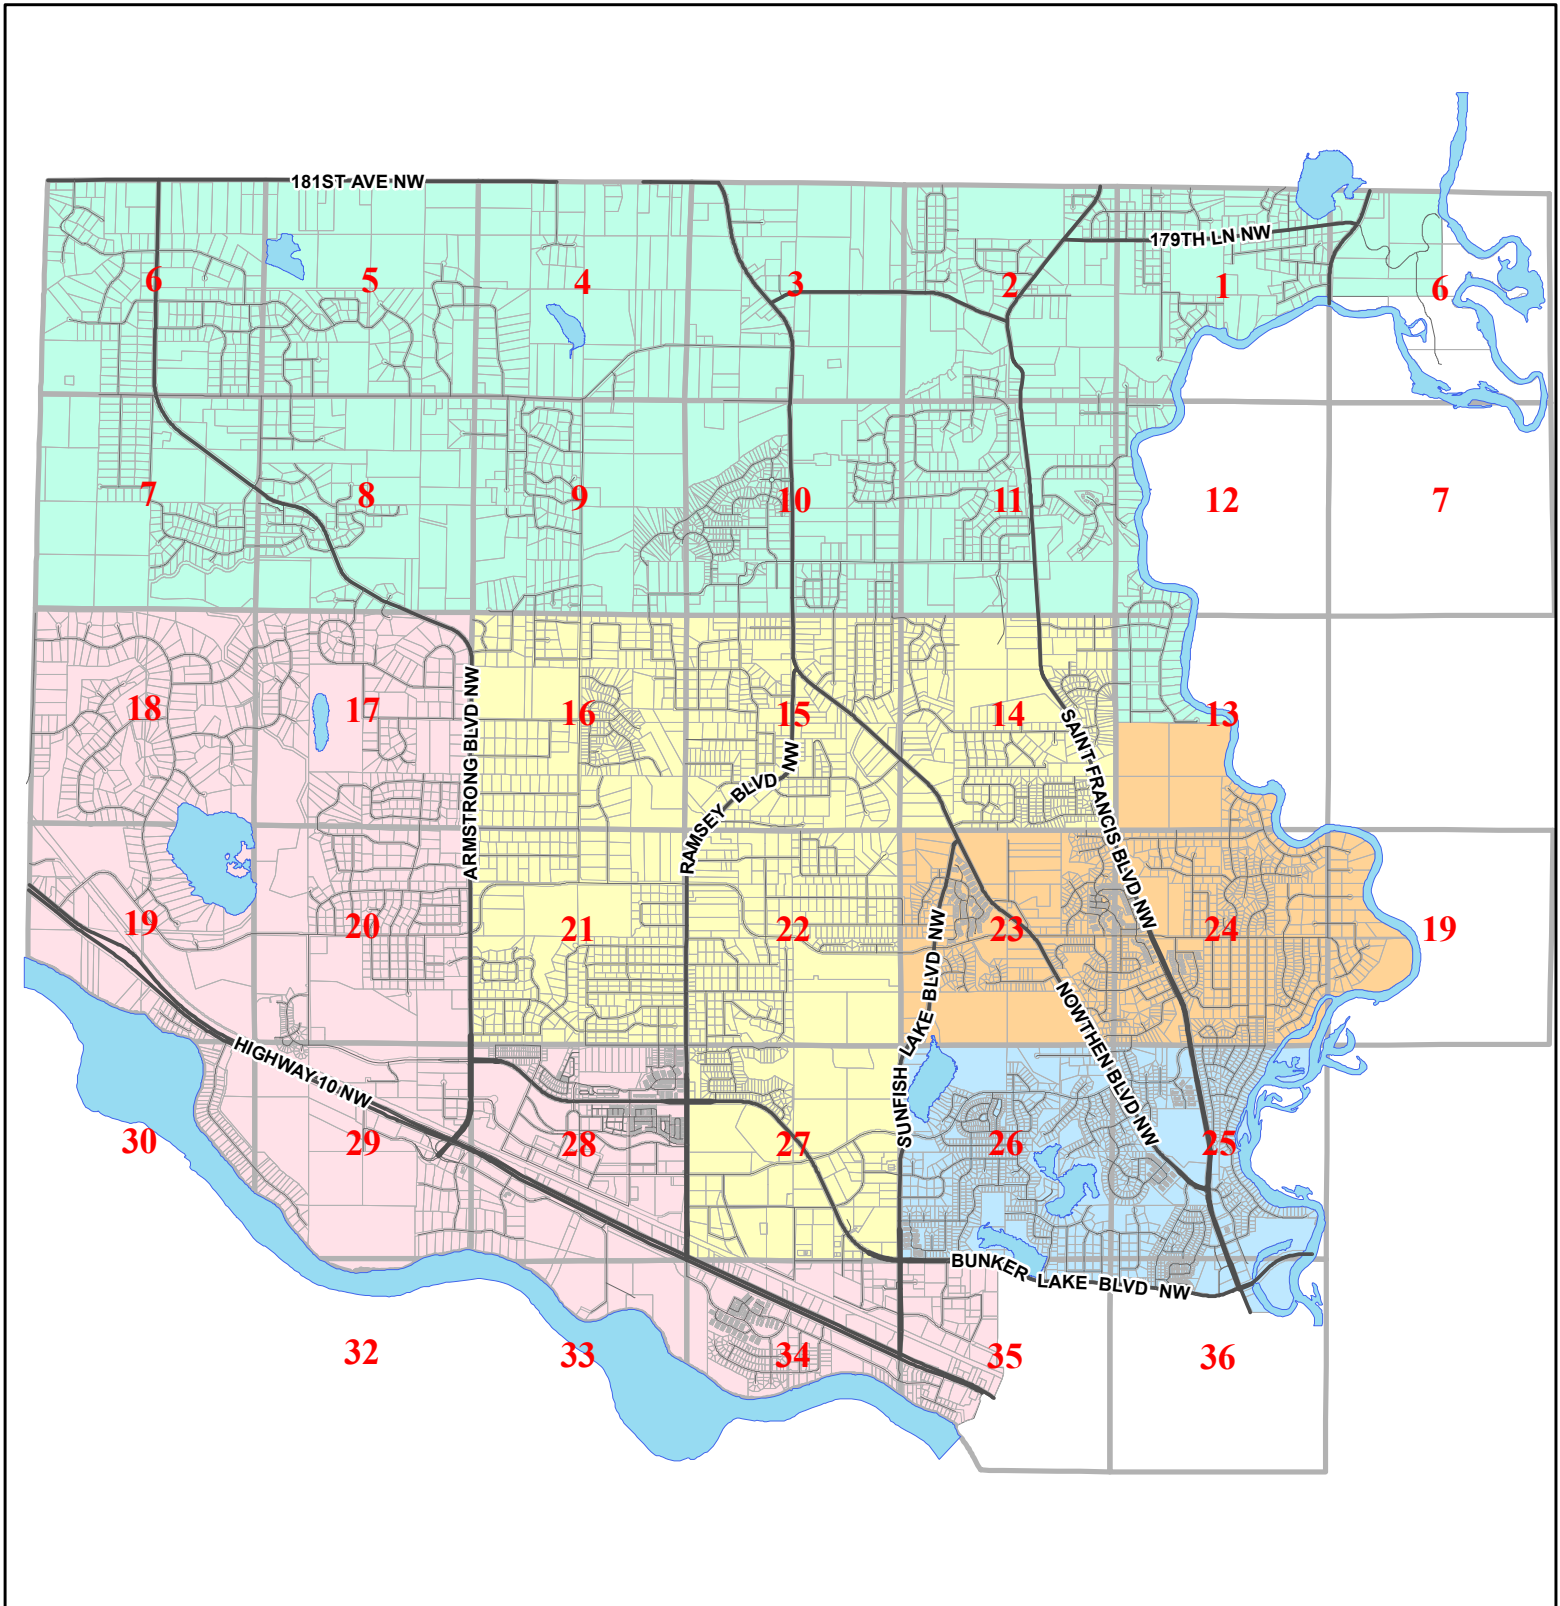

Ramsey

5 Year Quintile Map

Legend

	Sections		2019		2021
	2018		2020		2022