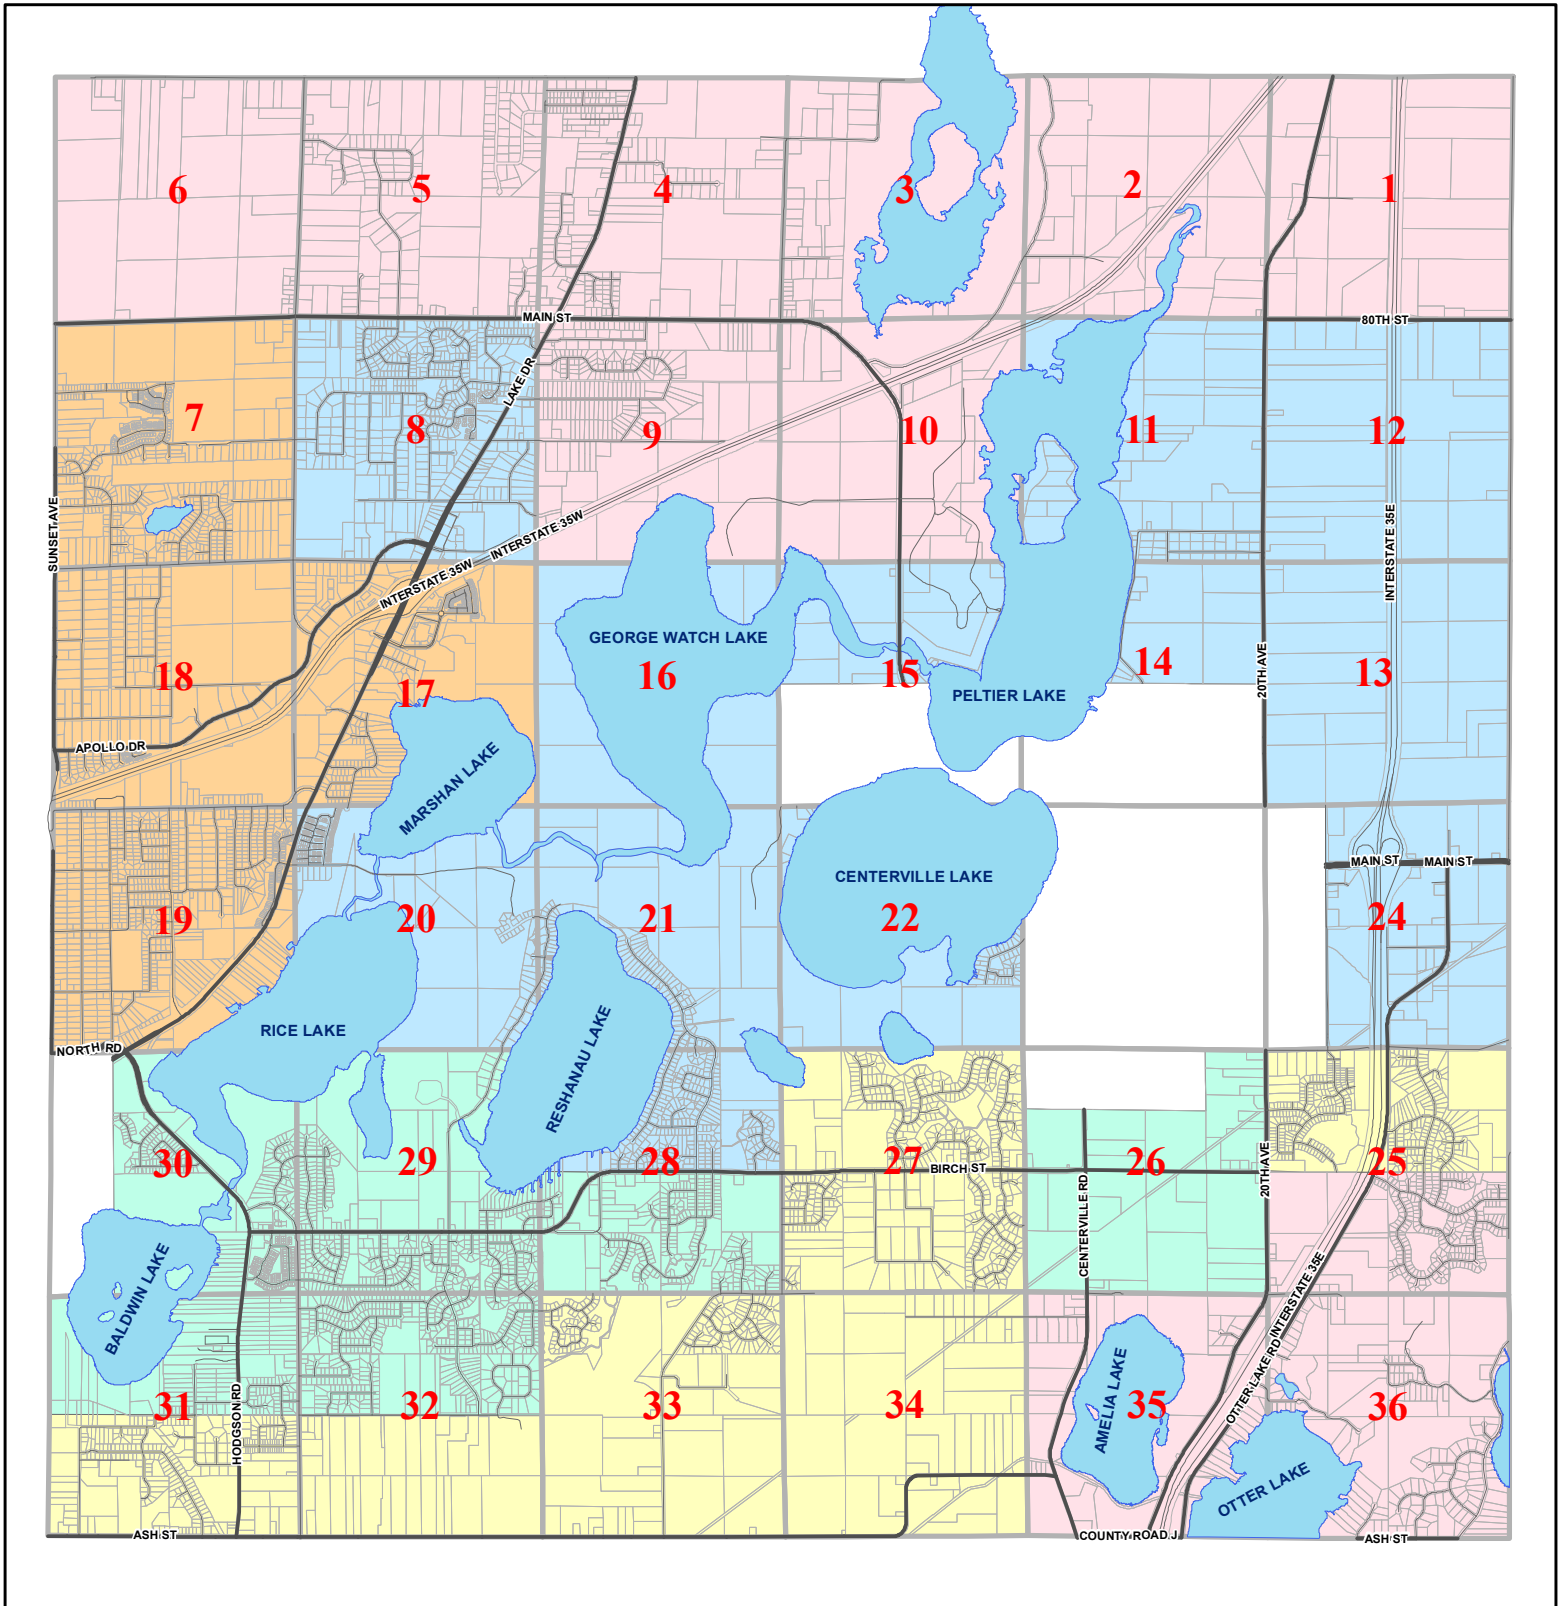

Lino Lakes

5 Year Quintile Map

Legend

	Sections		2019		2021
	2018		2020		2022