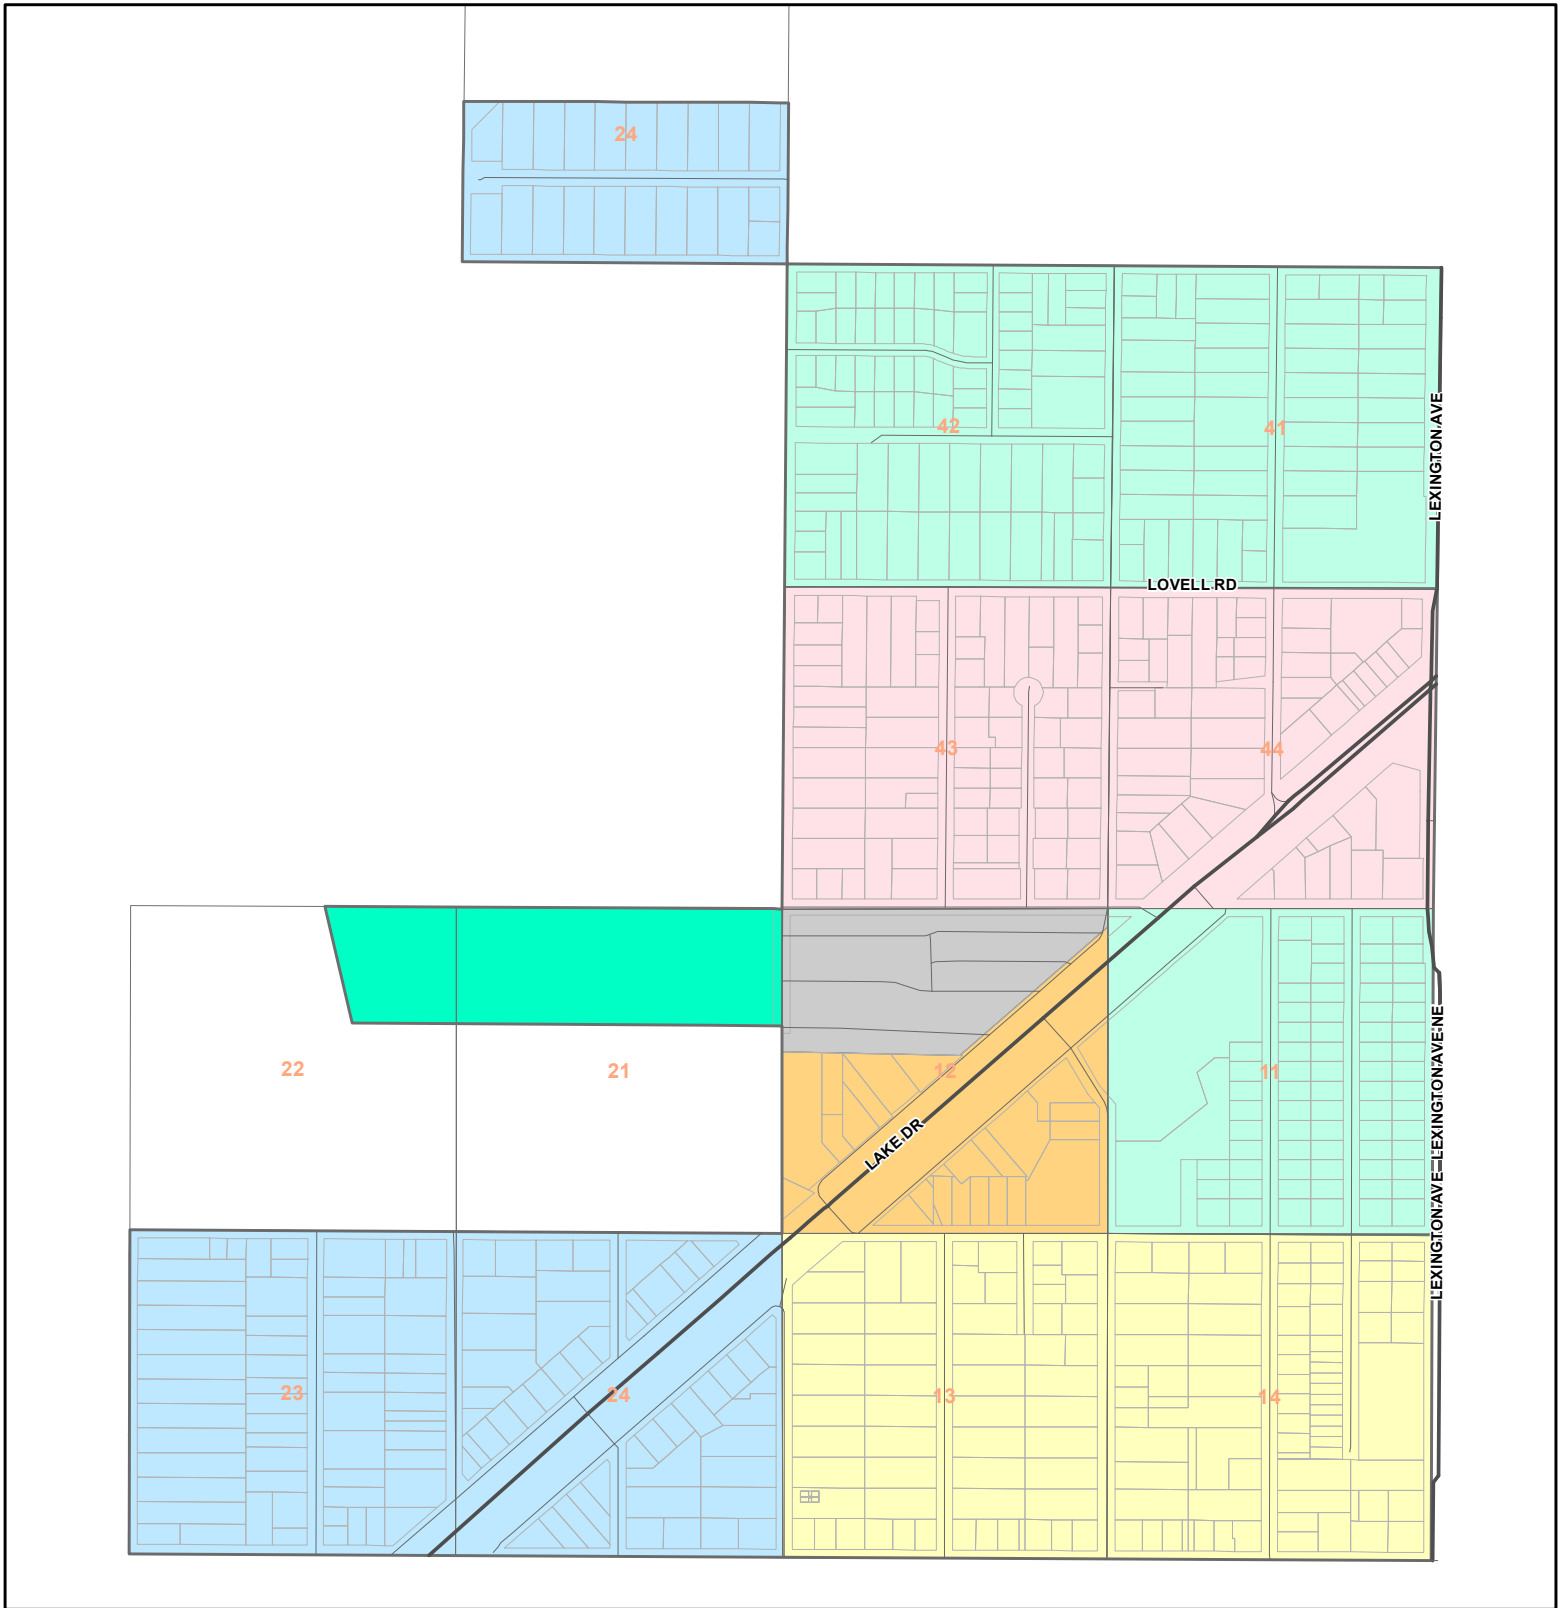

Lexington

5 Year Quintile Map

Legend

- Quarter Quarter Section
- 2018
- 2019
- 2020
- 2021
- Park
- C/I
- Manufactured Homes