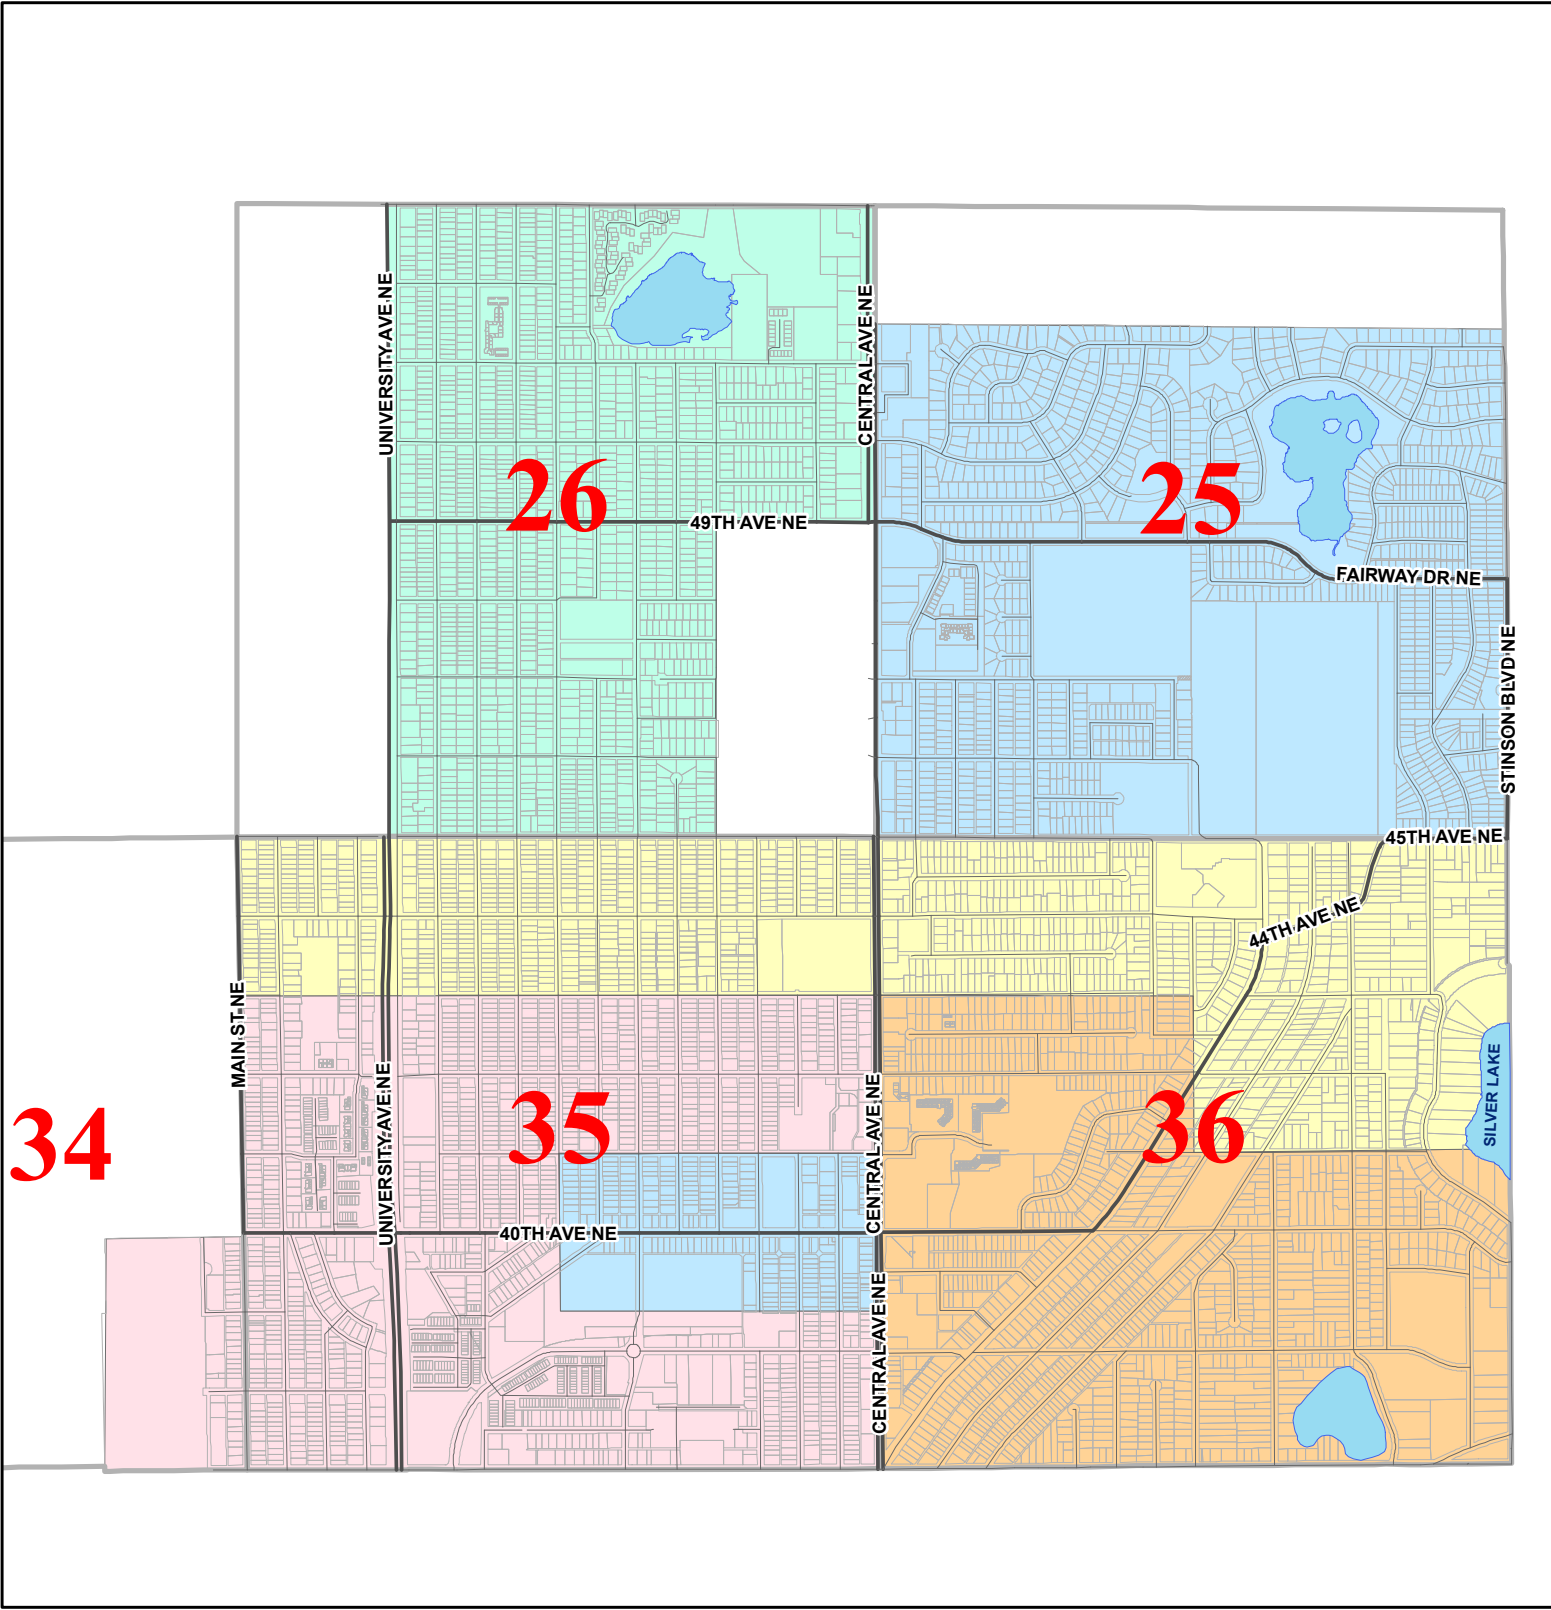

Columbia Heights

5 Year Quintile Map

Legend

Sections	2019	2021
2018	2020	2022