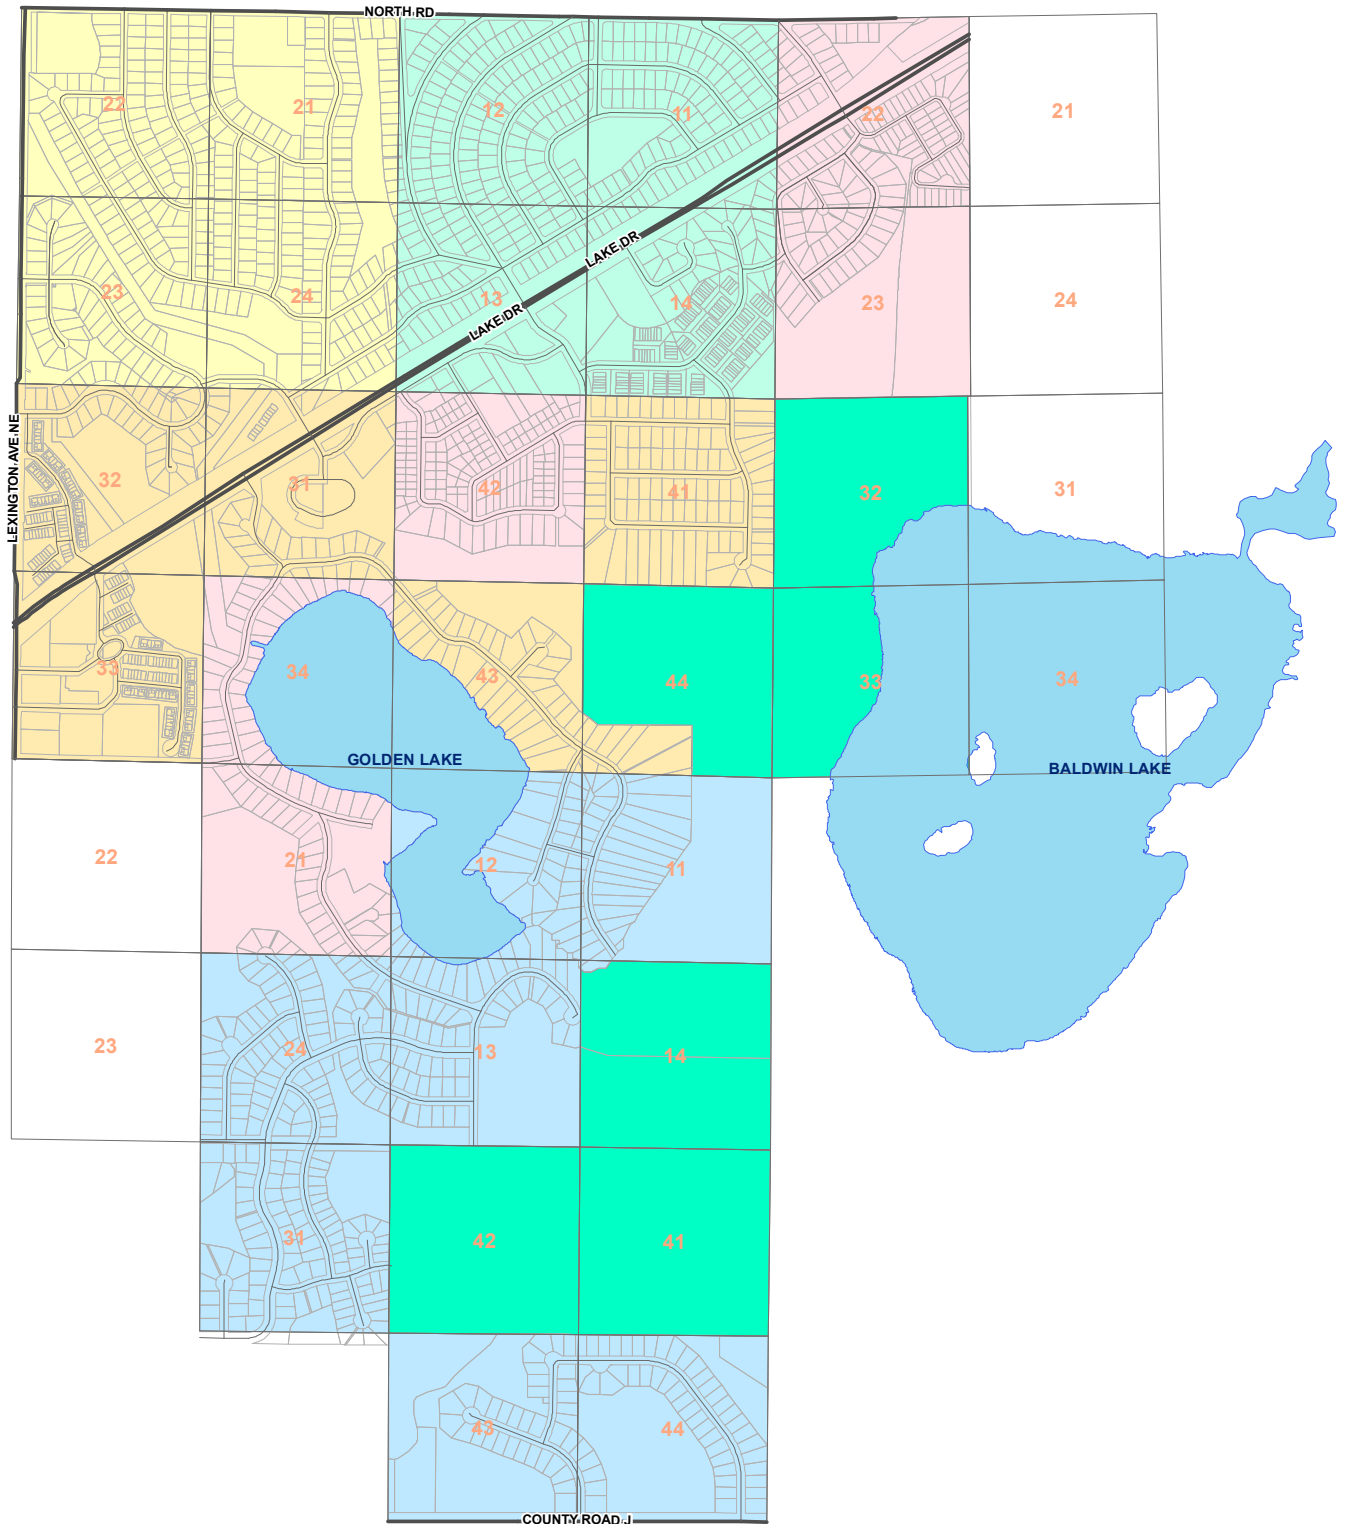

Circle Pines

5 Year Quintile Map

Legend

- Quarter Quarter Section
- 2018
- 2020
- County Park
- 2017
- 2019
- 2021