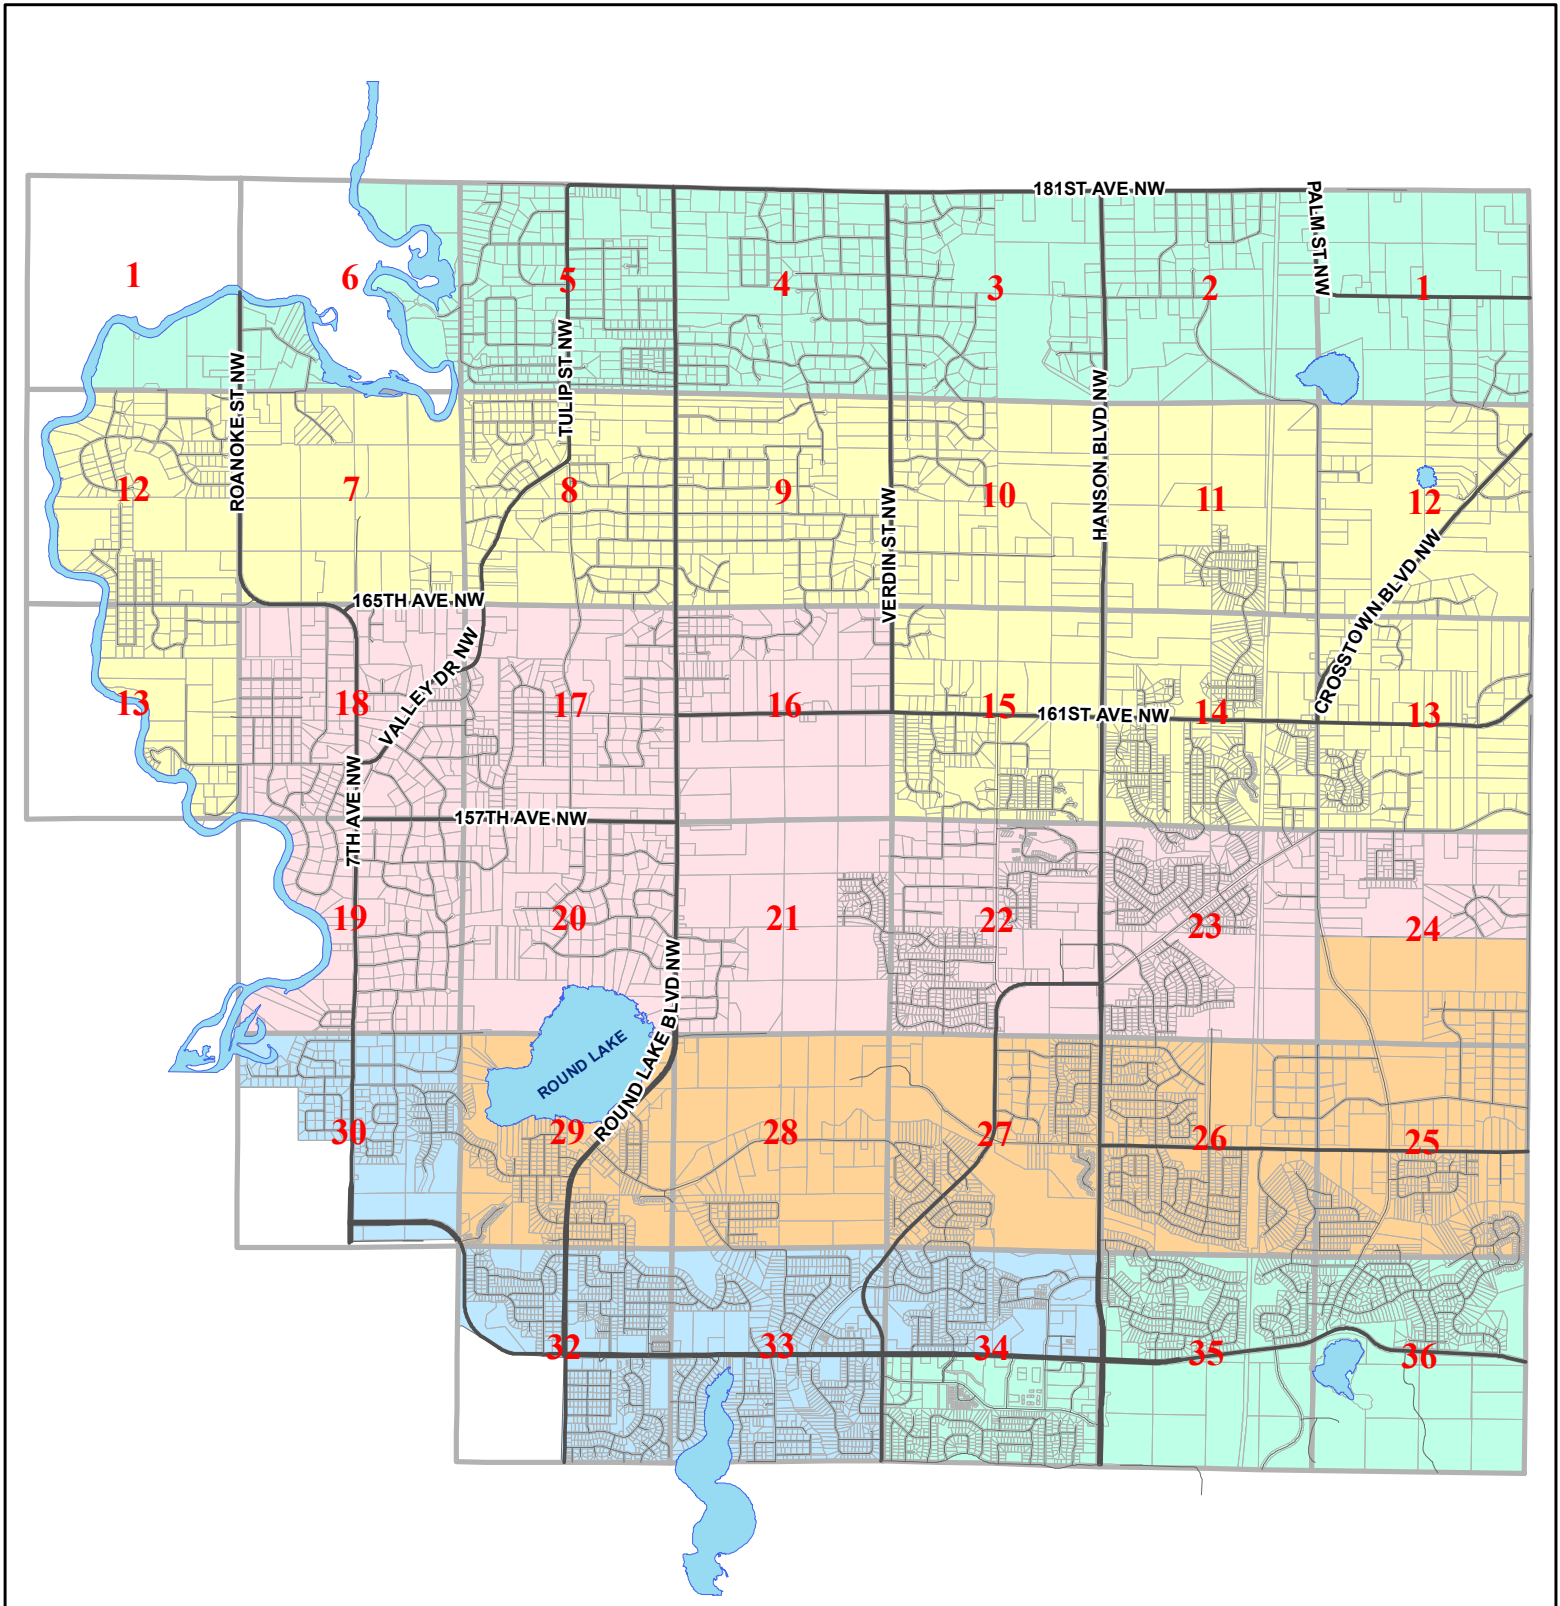

Andover

5 Year Quintile Map

Legend

	Sections		2019		2021
	2018		2020		2022