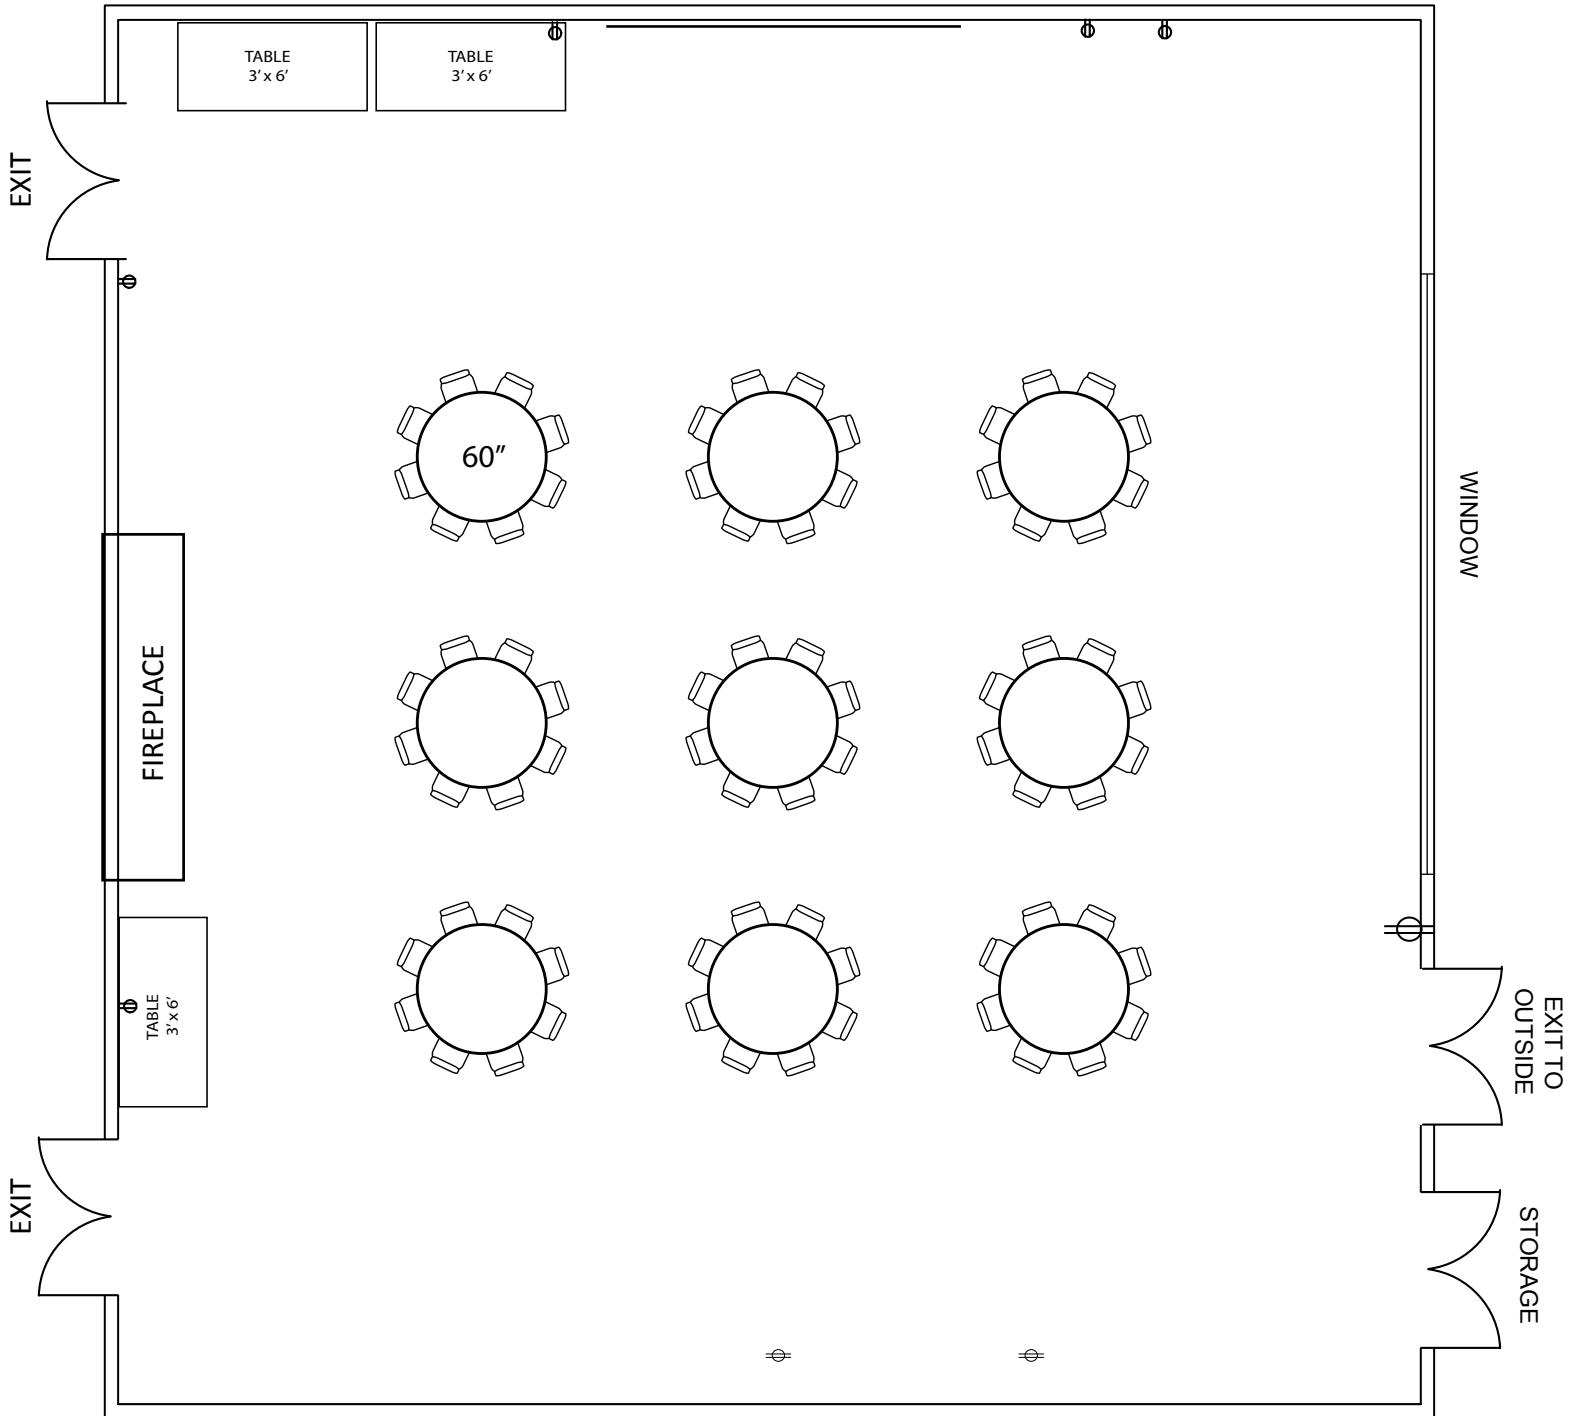

# OAK ROOM

SEATED CAPACITY 72  
DIMENSIONS - 48' x 50'

RETRACTABLE WALL MOUNT SCREEN (12x12)

FOLDING WALL OPENS TO MAPLE ROOM