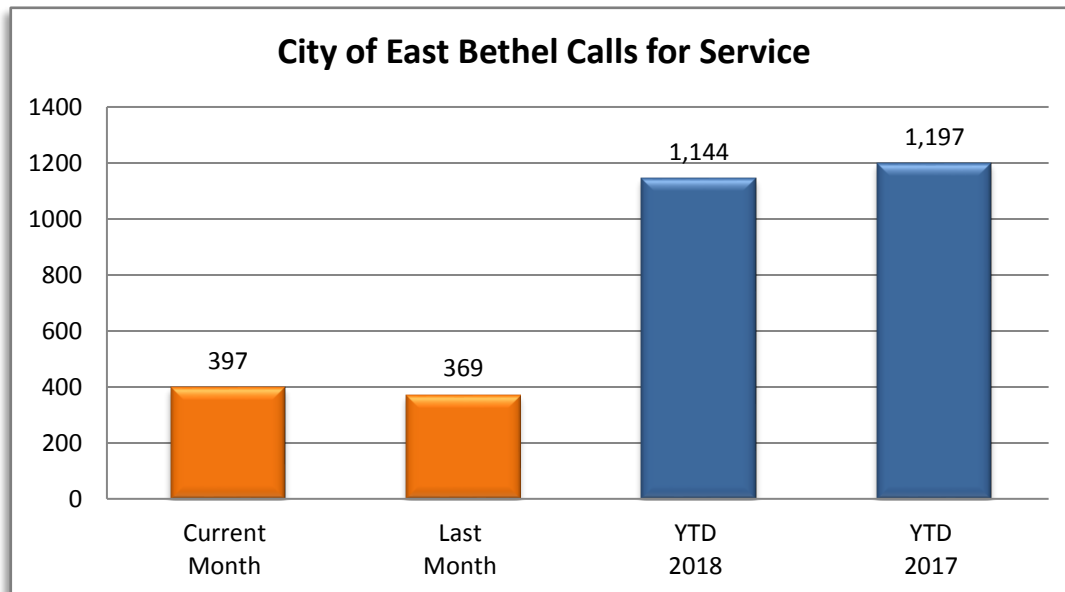

ANOKA COUNTY SHERIFF'S OFFICE MONTHLY REPORT

SECTION II

PATROL DIVISION

CITY OF EAST BETHEL - MARCH 2018

OFFENSE	JAN	FEB	MAR	APR	MAY	JUN	JUL	AUG	SEP	OCT	NOV	DEC	YTD 2018	YTD 2017
Radio Calls*	378	369	397										1,144	1,197
Burglaries	1	1	1										3	3
Thefts	11	11	12										34	44
Crim Sex Conduct	0	0	2										2	2
Assault	0	0	1										1	2
Dam to Property	3	1	1										5	7
Harass Comm	1	3	0										4	1
Felony Arrests	0	3	2										5	16
Gross Misd Arrests	1	1	0										2	5
Misd Arrests	2	8	0										10	23
DUI Arrests	2	2	0										4	10
Domestic Arrests	2	2	3										7	9
Warrant Arrests	2	9	5										16	22
Traffic Arrests	99	75	49										223	190

*Radio Calls is actual data from Central Communications

NOTE: Central Communications updated the February 2018 calls for service with the March 2018 report.