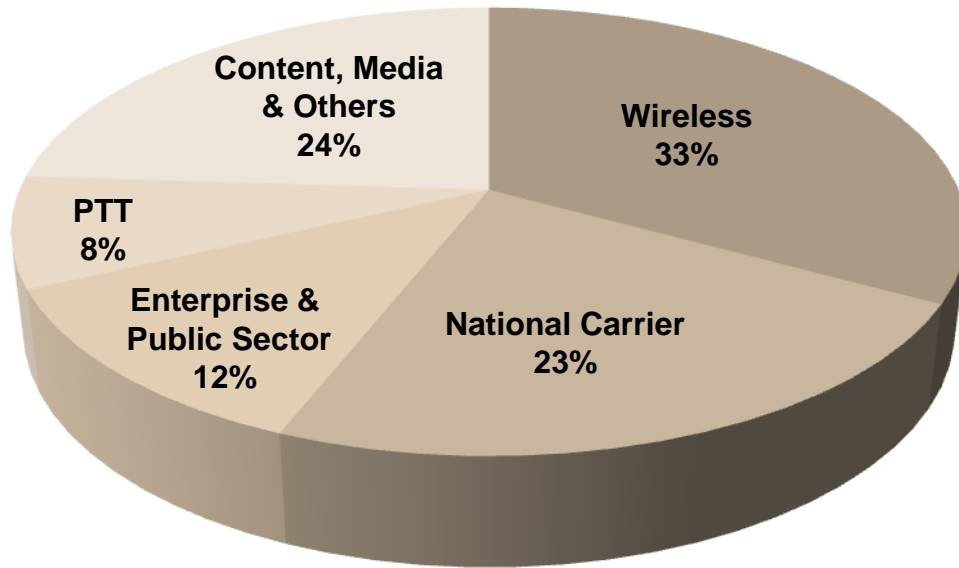

Zayo Customers

CY1Q2012

Carrier Customers

Enterprise & Content Customers