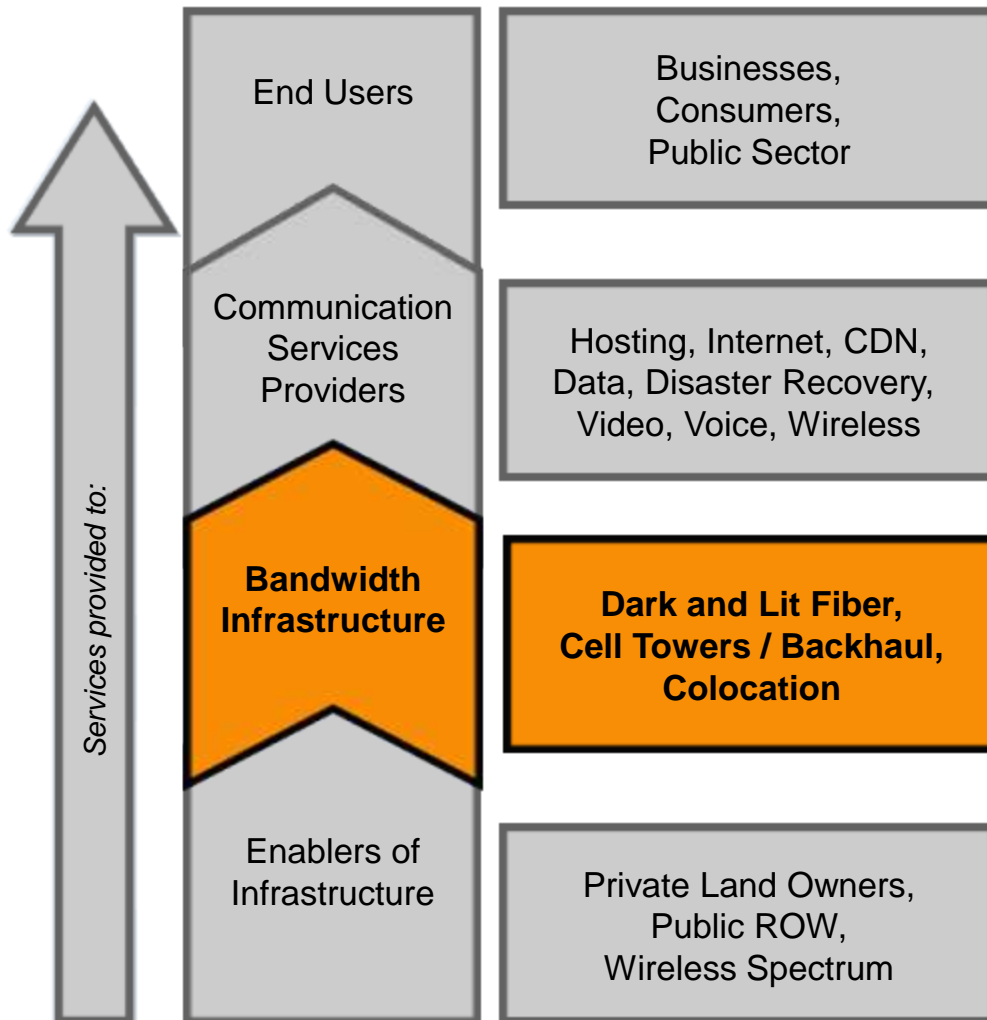

Bandwidth Infrastructure

Zayo Differentiators

- Deep metro assets
- Intercity routes connecting metro areas from across the country
- Access to capital and willingness to invest in customer solutions
- Construction and management experience with large projects
- Focus on dedicated networks and strong scalability
- Secure and reliable all-optical network
- Ability to offer diverse solutions from other carriers